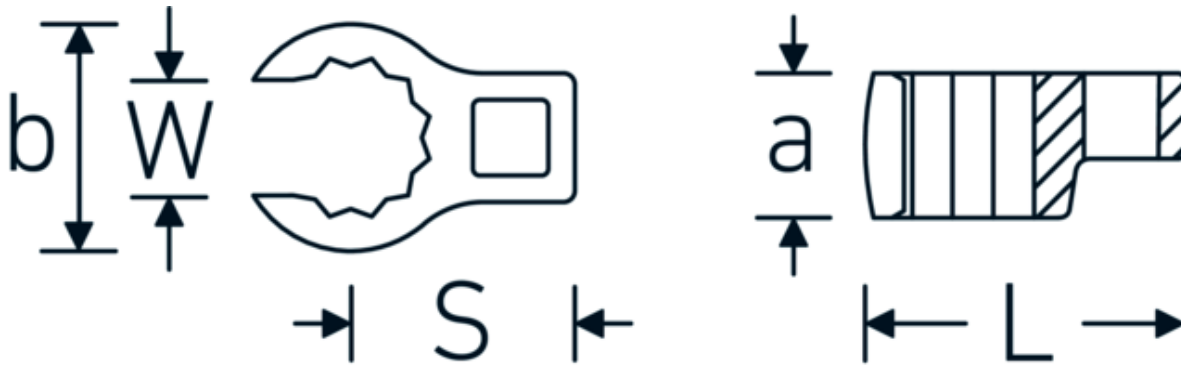

CROW-RING spanner

440a

Product no. 01490024
GTIN 4018754116805
Model 440 A 3/8

Label.

1/4 " CROW-RING spanner Spanner size 3/8" L.28,4mm

Features.

- Chrome Alloy Steel, chrome plated
- caution! Modified settings on torque wrench
- size 3/8: for Volvo aircraft engine, type "JAS"

Technical Drawing.

Technical Attributes.

a	13,5 mm
Internal square drive (inch)	1/4 "
Width mm (b)	18,2 mm
Length mm (L)	28,4 mm
S	14 mm
Spanner size [inch]	3/8 "

Logistics data.

Depth mm (IFS)	28
Width mm (IFS)	18
Height mm (IFS)	14
Length (packed, mm)	29
Width (packed, mm)	19
Height (packed, mm)	15

Variants.

Art. no.	Model no. (ERP)	Description	GTIN
01490024	440 A 3/8	1/4 " CROW-RING spanner Spanner size 3/8" L.28,4mm	4018754116805
01490028	440 A 7/16	1/4 " CROW-RING spanner Spanner size 7/16" L.28mm	4018754001460
01490032	440 A 1/2	1/4 " CROW-RING spanner Spanner size 1/2" L.30,5mm	4018754001477
01490034	440 A 9/16	1/4 " CROW-RING spanner Spanner size 9/16" L.31,7mm	4018754001484
02490036	440 A 5/8	3/8 " CROW-RING spanner Spanner size 5/8" L.36,5mm	4018754004546
02490038	440 A 11/16	3/8 " CROW-RING spanner Spanner size 11/16" L.39,2mm	4018754004553
02490040	440 A 3/4	3/8 " CROW-RING spanner Spanner size 3/4" L.40,9mm	4018754004560
02490042	440 A 13/16	3/8 " CROW-RING spanner Spanner size 13/16" L.42,9mm	4018754004577
02490044	440 A 7/8	3/8 " CROW-RING spanner Spanner size 7/8" L.45,2mm	4018754004584
02490046	440 A 15/16	3/8 " CROW-RING spanner Spanner size 15/16" L.47,2mm	4018754004591
02490048	440 A 1	3/8 " CROW-RING spanner Spanner size 1" L.49,3mm	4018754004607
02490050	440 A 1 1/16	3/8 " CROW-RING spanner Spanner size 1 1/16" L.52,8mm	4018754004614
03490052	440 A 1 1/8	1/2 " CROW-RING spanner Spanner size 1 1/8" L.56,8mm	4018754008445
03490056	440 A 1 1/4	1/2 " CROW-RING spanner Spanner size 1 1/4" L.62,5mm	4018754008452