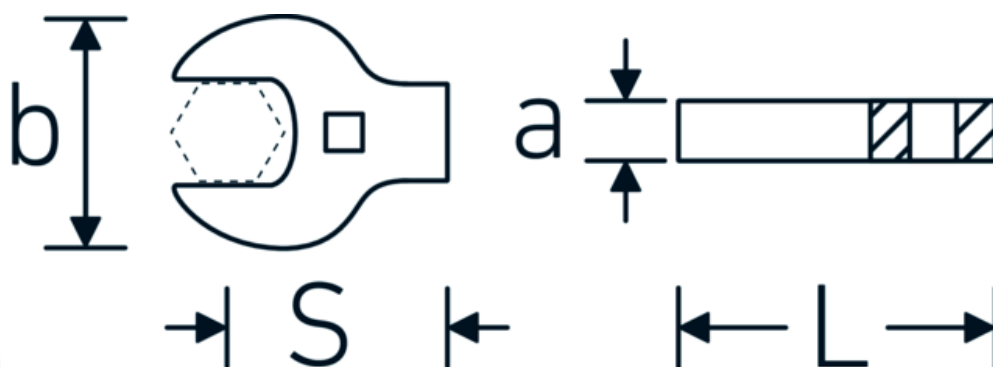

CROW-FOOT wrench heavy-duty, inch
540a HD

Product no. **02501032**
GTIN **4018754285723**
Model **540A HD SW 1/2**

Label. 3/8 " CROW-FOOT wrench heavy-duty Wrench size 1/2" L.42mm

Technical Drawing.

Technical Attributes.

a	11 mm
Internal square drive (inch)	3/8 "
Width mm (b)	30 mm

Logistics data.

Depth mm (IFS)	41
Width mm (IFS)	29
Height mm (IFS)	10

Length mm (L)	42 mm	Length (packed, mm)	41
S	25,8 mm	Width (packed, mm)	30
Wrench size [inch]	1/2 "	Height (packed, mm)	11
		Volume (packed, dm3)	0.01353 dm3
		Product no.	02501032
		Weight (gross, kg)	0,070
		Weight PAP (kg)	0,000
		Weight PVC (kg)	0,002
		GTIN	4018754285723
		Country of origin	GERMANY
		Region of origin	Nordrhein-Westfalen
		WEEE/ElektroG	nicht ear-pflichtig
		Customs tariff no.	82042000
		Packing standard	1
		Weight	64 g