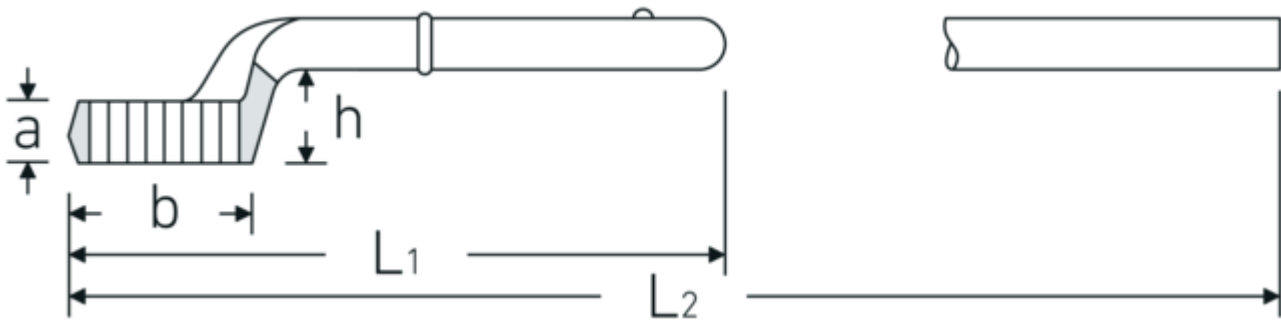

Heavy duty ring wrench

5

Product no. **42020095**
GTIN **4018754023639**
Model **5 95**

Label.

Heavy duty ring wrench Wrench size 95mm L.410mm

Technical Drawing.

Technical Attributes.

a	45 mm
Width mm (b)	140 mm
for no.	4
Height mm (h)	63 mm
L1	410 mm
L2	1100 mm
Wrench width 1 [mm]	95 mm

Logistics data.

Depth mm (IFS)	410
Width mm (IFS)	140
Height mm (IFS)	63
Length (packed, mm)	410
Width (packed, mm)	140
Height (packed, mm)	63
Volume (packed, dm ³)	3.6162 dm ³
Product no.	42020095
Weight (gross, kg)	4,630
Weight PAP (kg)	0,000