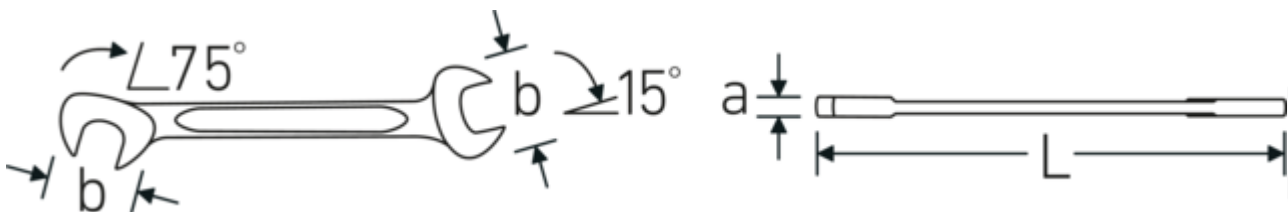

Small double-open ended spanner
ELECTRIC, metric

ELECTRIC 12

Product no. **40060606**
GTIN **4018754018574**
Model **ELECTRIC 12 6**

Label.

Double open-ended spanner, small Spanner size 6 mm L.78mm

Features.

- straight design, jaw position 15° and 75°
- sturdy, slim and lightweight intelligent design
- high bending strength due to double T-profile
- STAHLWILLE's round finish ensures a surface that is pleasant to the skin and has a good grip
- extremely sturdy, exceptionally durable
- drop-forged, hardened and cooled in oil bath
- chrome-alloy steel, chrome plated

Technical Drawing.

Technical Attributes.

a	2 mm
Width mm (b)	12,6 mm
Length mm (L)	78 mm
Jaw angle	15/75 °
Spanner width 1 [mm]	6 mm
Spanner width 2 [mm]	6 mm

Logistics data.

Depth mm (IFS)	78
Width mm (IFS)	13
Height mm (IFS)	2
Length (packed, mm)	90
Width (packed, mm)	40
Height (packed, mm)	10

Volume (packed, dm3)	0.036 dm3
Art. no.	40060606
Weight (gross, kg)	0,064
Weight PAP (kg)	0,000
Weight PVC (kg)	0,003
GTIN	4018754018574
Country of origin	GERMANY
Region of origin	Nordrhein-Westfalen
WEEE/ElektroG	nicht ear-pflichtig
Customs tariff no.	82041100
Packing standard	10
Weight	6 g