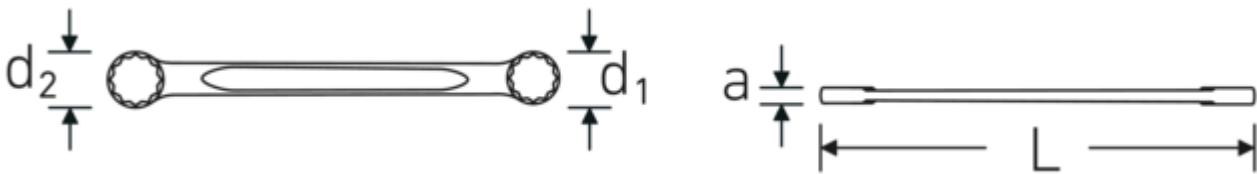

Double ring wrench, metric

StahlwilleSTABIL®21

Product no. **41052732**
 GTIN **4018754085187**
 Model **21 27 x 32**

Label. Double ring wrench Wrench size 27 x 32 mm L.320mm

Technical Drawing.

Technical Attributes.

a	12 mm
Drive profile	bi-hex AS-Drive®
d1	38,5 mm
d2	45,5 mm
DIN	DIN 837 / ISO 10103
Length mm (L)	320 mm
Wrench width 1 [mm]	27 mm
Wrench width 2 [mm]	32 mm

Logistics data.

Depth mm (IFS)	321
Width mm (IFS)	46
Height mm (IFS)	13
Length (packed, mm)	345
Width (packed, mm)	95
Height (packed, mm)	40
Volume (packed, dm3)	1.311 dm3
Product no.	41052732
Weight (gross, kg)	1,415
Weight PAP (kg)	0,000
Weight PVC (kg)	0,014
GTIN	4018754085187
Country of origin	GERMANY

41053034 21 30 x 34

Double ring wrench Wrench size 30 x
34 mm L.325mm

4018754021437

GTIN-Code.