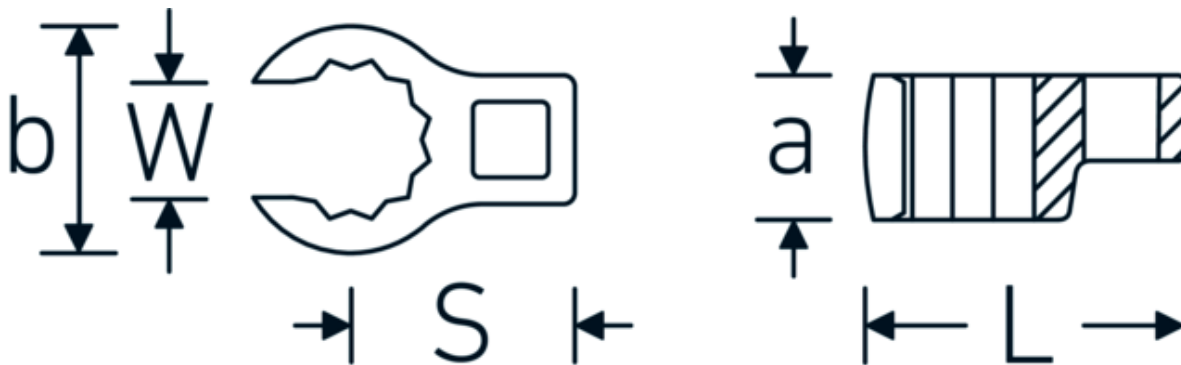

CROW-RING spanner

440

Product no. 01190008
GTIN 4018754149094
Model 440 8

Label. 1/4 " CROW-RING spanner Spanner size 8mm L.23,8mm

- Features.**
- Chrome Alloy Steel, chrome plated
 - Caution! Modified settings on torque wrench

Technical Drawing.

Technical Attributes.

a	8 mm
Internal square drive (inch)	1/4 "
Width mm (b)	12,7 mm
Length mm (L)	23,8 mm
S	12,3 mm
Width across flats [mm]	8 mm
W	6,3 mm

Logistics data.

Depth mm (IFS)	24
Width mm (IFS)	13
Height mm (IFS)	8
Length (packed, mm)	26
Width (packed, mm)	15
Height (packed, mm)	10
Volume (packed, dm3)	0.0039 dm3

Variants.

Art. no.	Model no. (ERP)	Description	GTIN
01190008	440 8	1/4 " CROW-RING spanner Spanner size 8mm L.23,8mm	4018754149094
01190009	440 9	1/4 " CROW-RING spanner Spanner size 9mm L.28,5mm	4018754140985
01190010	440 10	1/4 " CROW-RING spanner Spanner size 10mm L.28,4mm	4018754000739
01190011	440 11	1/4 " CROW-RING spanner Spanner size 11mm L.28mm	4018754149100
01190012	440 12	1/4 " CROW-RING spanner Spanner size 12mm L.30,8mm	4018754000746
01190013	440 13	1/4 " CROW-RING spanner Spanner size 13mm L.32mm	4018754102099
01190014	440 14	1/4 " CROW-RING spanner Spanner size 14mm L.31,7mm	4018754000753
02190015	440 15	3/8 " CROW-RING spanner Spanner size 15mm L.36,5mm	4018754141029
02190016	440 16	3/8 " CROW-RING spanner Spanner size 16mm L.36,1mm	4018754003389
02190017	440 17	3/8 " CROW-RING spanner Spanner size 17mm L.39,2mm	4018754003396
02190018	440 18	3/8 " CROW-RING spanner Spanner size 18mm L.40,8mm	4018754003402
02190019	440 19	3/8 " CROW-RING spanner Spanner size 19mm L.40,5mm	4018754003419
02190020	440 20	3/8 " CROW-RING spanner Spanner size 20mm L.42,9mm	4018754141036
02190021	440 21	3/8 " CROW-RING spanner Spanner size 21mm L.42,8mm	4018754003426