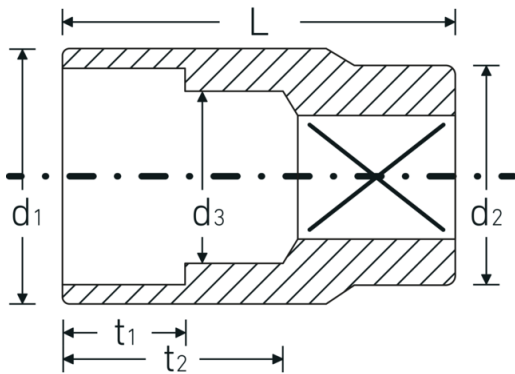

Sockets 1/2", inch

50a

Product no. **03410034**
GTIN **4018754007875**
Model **50 A 9/16**

Label.

1/2 " Socket Wrench size 9/16" L.38mm

Technical Drawing.

Technical Attributes.

Drive profile	bi-hex AS-Drive®
Internal square drive (inch)	1/2 "
d1	20,3 mm
d2	22,7 mm
d3	13,1 mm
Length mm (L)	38 mm
Wrench size [inch]	9/16 "
t1	13 mm
t2	20,2 mm

Logistics data.

Depth mm (IFS)	38
Width mm (IFS)	23
Height mm (IFS)	23
Length (packed, mm)	120
Width (packed, mm)	50
Height (packed, mm)	40
Volume (packed, dm3)	0.24 dm3
Product no.	03410034
Weight (gross, kg)	0,580