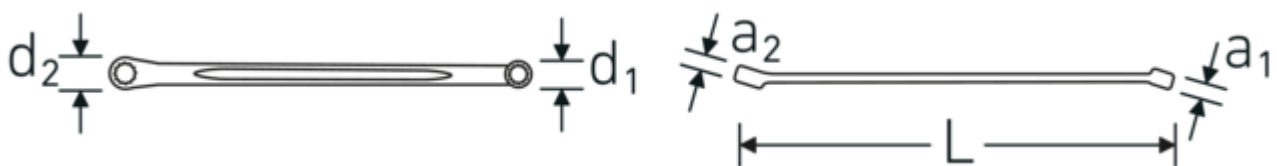

Double-ended ring spanner, metric, extra long

220

Product no. 41031922
GTIN 4018754140428
Model 220 19 x 22

Label. Double-ended ring spanner Spanner size 19 x 22 mm L.408mm

- Features.**
- extra long
 - 15° angled
 - HPQ® high performance steel, chrome plated

Advantages.

Extra long

Product highlights.

Technical Drawing.

Technical Attributes.

a1	13 mm
a2	14,3 mm
Drive profile	bi-hex AS-Drive®
d1	27,5 mm
d2	31,5 mm
Length mm (L)	408 mm
Spanner width 1 [mm]	19 mm
Ring position	15 °
Spanner width 2 [mm]	22 mm

Logistics data.

Depth mm (IFS)	407
Width mm (IFS)	32
Height mm (IFS)	24
Length (packed, mm)	450
Width (packed, mm)	100
Height (packed, mm)	34
Volume (packed, dm3)	1.53 dm3
Art. no.	41031922
Weight (gross, kg)	2,620
Weight PAP (kg)	0,000
Weight PVC (kg)	0,016
GTIN	4018754140428
Country of origin	GERMANY
Region of origin	Nordrhein-Westfalen
WEEE/ElektroG	nicht ear-pflichtig
Customs tariff no.	82041100
Packing standard	5
Weight	520 g

Variants.

Art. no.	Art. no. (ERP)	Description	GTIN
41035507	220 5,5 x 7	Double-ended ring spanner Spanner size 5.5 x 7 mm L.185mm	4018754139286
41030608	220 6 x 8	Double-ended ring spanner Spanner size 6 x 8 mm L.205mm	4018754139279
41030911	220 9 x 11	Double-ended ring spanner Spanner size 9 mm L.250mm	4018754140367
41031011	220 10 x 11	Double-ended ring spanner Spanner size 10 x 11 mm L.250mm	4018754140374
41031214	220 12 x 14	Double-ended ring spanner Spanner size 12 x 14 mm L.290mm	4018754140381
41031314	220 13 x 14	Double-ended ring spanner Spanner size 13 x 14 mm L.290mm	4018754140398
41031719	220 17 x 19	Double-ended ring spanner Spanner size 17 x 19 mm L.365mm	4018754140404
41031819	220 18 x 19	Double-ended ring spanner Spanner size 18 x 19 mm L.365mm	4018754140411