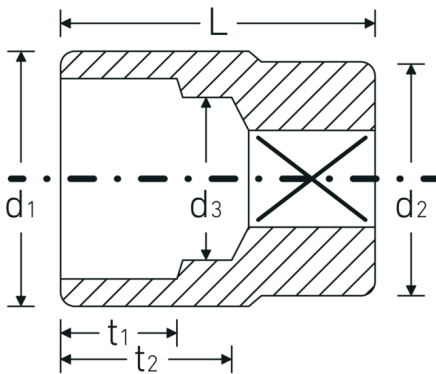

## Sockets 3/4", inch

55a

Product no. **05410046**  
GTIN **4018754009329**  
Model **55 A 15/16**

Label.

3/4 " Socket Wrench size 15/16" L.51mm

## Technical Drawing.

## Technical Attributes.

Drive profile	bi-hex AS-Drive®
Internal square drive (inch)	3/4 "
d1	34 mm
d2	34,7 mm
d3	22,5 mm
Length mm (L)	51 mm
Wrench size [inch]	15/16 "
t1	18,5 mm
t2	24,2 mm

## Logistics data.

Depth mm (IFS)	52
Width mm (IFS)	38
Height mm (IFS)	38
Length (packed, mm)	85
Width (packed, mm)	61
Height (packed, mm)	40
Volume (packed, dm <sup>3</sup> )	0.2074 dm <sup>3</sup>
Product no.	05410046
Weight (gross, kg)	0,395