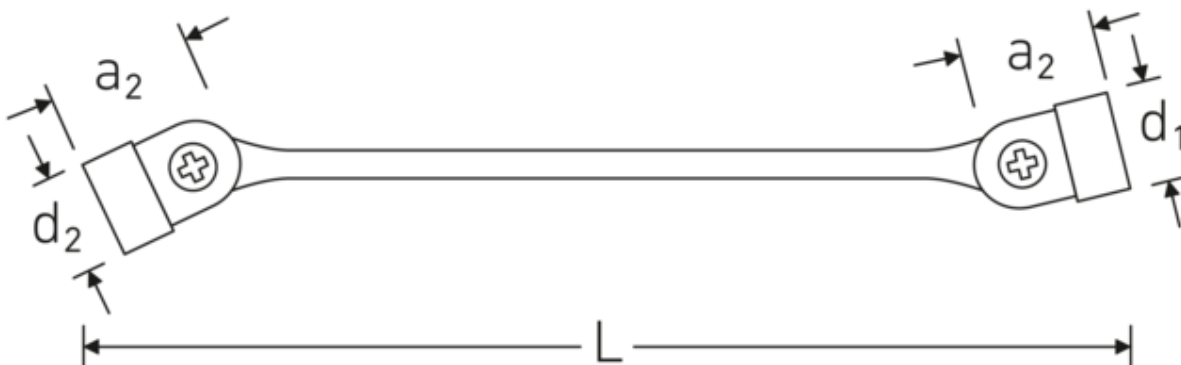

## Double-ended flexi-joint spanner FLEXI, metric, bi-hex

### FLEXI 29

Product no. **43011013**  
GTIN **4018754025688**  
Model **FLEXI 29 10 x 13**

**Label.** Double-ended flexi-joint spanner Spanner size 10 x 13 mm L.230,5mm

#### Features.

- With metric dimensions, uneven width sizes
- With a swivelling bi-hex
- Durable, slim, and lightweight design
- High bending strength due to double T-profile
- STAHLWILLE's round finish ensures a surface that is pleasant to the skin and has a good grip
- Extremely resilient, exceptionally durable
- Drop forged, hardened and cooled in oil bath
- Chrome-alloy steel, chrome plated

## Technical Attributes.

a1	14,7 mm
a2	18,4 mm
Drive profile	bi-hex AS-Drive®
d1	30 mm
d2	33,5 mm
Length mm (L)	230,5 mm
Spanner width 1 [mm]	10 mm
Spanner width 2 [mm]	13 mm