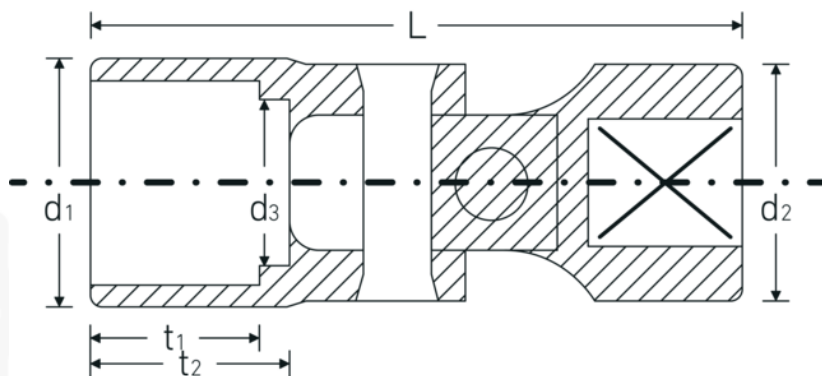

## Flex sockets 3/8", metric

47

Product no. 02040012  
GTIN 4018754002481  
Model 47 12

Label. 3/8 " Flex socket Wrench size 12mm L.48mm

## Technical Attributes.

<b>Drive profile</b>	bi-hex AS-Drive®
<b>Internal square drive (inch)</b>	3/8 "
<b>d1</b>	16,9 mm
<b>d2</b>	17,5 mm
<b>d3</b>	11 mm
<b>Length mm (L)</b>	48 mm
<b>Width across flats [mm]</b>	12 mm
<b>t1</b>	11 mm
<b>t2</b>	14,5 mm

## Logistics data.

<b>Depth mm (IFS)</b>	45
<b>Width mm (IFS)</b>	19
<b>Height mm (IFS)</b>	19
<b>Length (packed, mm)</b>	45
<b>Width (packed, mm)</b>	19
<b>Height (packed, mm)</b>	19
<b>Volume (packed, dm3)</b>	0.016245 dm3
<b>Product no.</b>	02040012
<b>Weight (gross, kg)</b>	0,057
<b>Weight PAP (kg)</b>	0,000
<b>Weight PVC (kg)</b>	0,002
<b>GTIN</b>	4018754002481
<b>Country of origin</b>	GERMANY
<b>Region of origin</b>	Nordrhein-Westfalen
<b>WEEE/ElektroG</b>	nicht ear-pflichtig
<b>Customs tariff no.</b>	82042000
<b>Packing standard</b>	1
<b>Weight</b>	54 g

## Variants.

Product no.	Model no. (ERP)	Description	GTIN
02040010	47 10	3/8 " Flex socket Wrench size 10mm L.45,5mm	4018754002467
02040011	47 11	3/8 " Flex socket Wrench size 11mm L.47,5mm	4018754002474
02040012	47 12	3/8 " Flex socket Wrench size 12mm L.48mm	4018754002481
02040013	47 13	3/8 " Flex socket Wrench size 13mm L.48mm	4018754002498
02040014	47 14	3/8 " Flex socket Wrench size 14mm L.48,5mm	4018754002504
02040015	47 15	3/8 " Flex socket Wrench size 15mm L.48,5mm	4018754002511
02040016	47 16	3/8 " Flex socket Wrench size 16mm L.51,5mm	4018754002528
02040017	47 17	3/8 " Flex socket Wrench size 17mm L.53,5mm	4018754002535
02040018	47 18	3/8 " Flex socket Wrench size 18mm L.54,5mm	4018754002542
02040019	47 19	3/8 " Flex socket Wrench size 19mm L.57mm	4018754002559