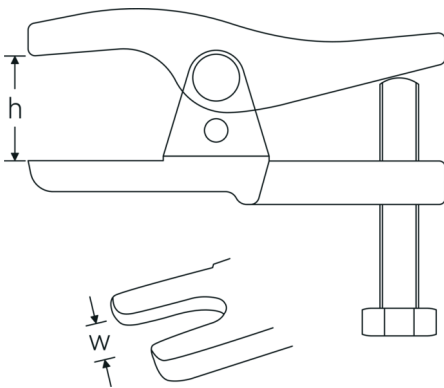

Ball joint puller

11700

Product no. **71070000**
GTIN **4018754342365**
Model **11700 Kugelgelenkabzieher**

Label. Ball joint puller

Features.

- for quick and reliable pressing out of ball joint pins from track rods and stabilisers
- for car and truck ball joints
- compact model
- body and lever made from tempered steel
- drop-forged, hardened and tempered

Advantages.

For quick and reliable pressing out of ball joint pins from track rods, stabilisers etc.

The compact design makes it ideal for vehicle repairs and for use in confined spaces.

The body and the lever are made from high-strength heat-treated steel and are drop-forged.

Makes it easy to disassemble the ball joints of track rods of cars and lorries, and is suitable for the most popular vehicle makes.

Flexible use thanks to the two-stage lever adjustment option.

Product highlights.

Technical Drawing.

Technical Attributes.

Fork opening (w)	23 mm
External hex drive (mm)	19 mm
Clear hight (h) mm	65 mm

Logistics data.

Depth mm (IFS)	95
Width mm (IFS)	75
Height mm (IFS)	55
Length (packed, mm)	120
Width (packed, mm)	80
Height (packed, mm)	60
Volume (packed, dm3)	0.576 dm3
Art. no.	71070000
Weight (gross, kg)	0,724
Weight PAP (kg)	0,004
Weight PVC (kg)	0,000
GTIN	4018754342365
Country of origin	GERMANY
Region of origin	Nordrhein-Westfalen
WEEE/ElektroG	nicht ear-pflichtig
Customs tariff no.	82055980
Packing standard	1
Weight	730 g