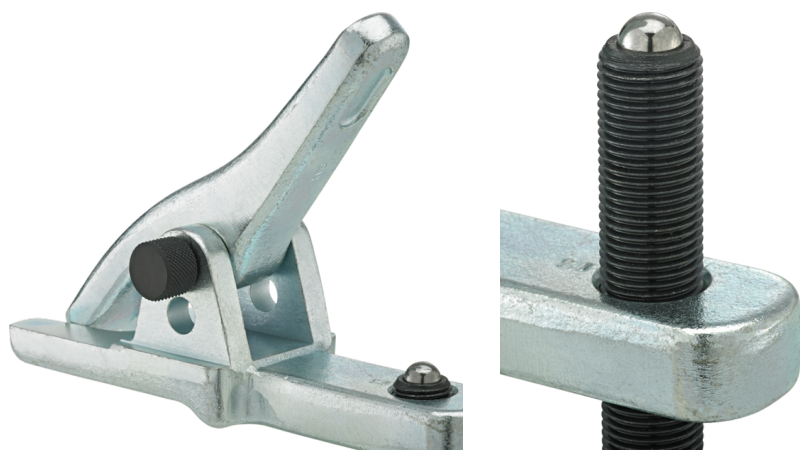

GTIN-Code.

Images.

STAHLWILLE Eduard Wille GmbH & Co. KG

Lindenallee 27 · 42349 Wuppertal · Germany · Phone: +49 202 4791-0 · Fax: +49 202 4791-200
info@stahlwille.de · www.stahlwille.com · Copyright by STAHLWILLE Eduard Wille GmbH & Co. KG, Wuppertal
Copyright by STAHLWILLE Eduard Wille GmbH & Co. KG, Wuppertal