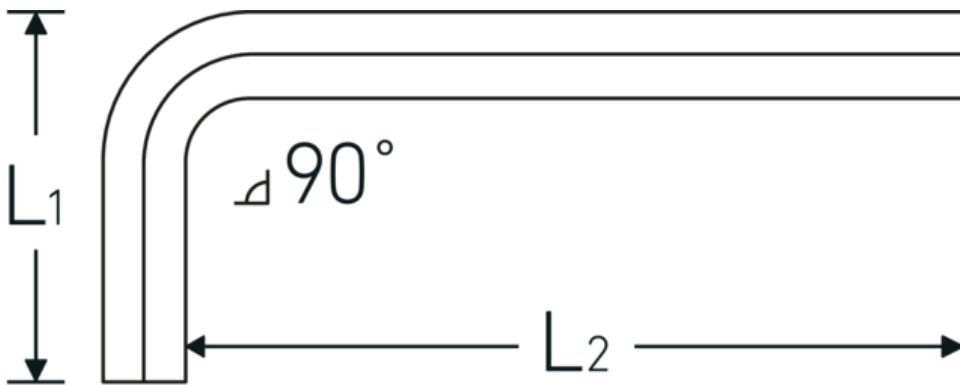

Hex key L-wrench

10760a

Product no. **43553016**
 GTIN **4018754332359**
 Model **10760a 1/4**
WINKELSCHRAUBENDREHER
SECHSKANT

Label.

Hex key L-wrench screwdriver Hex drive 1/4 L.32mm x 87mm

Technical Drawing.

Technical Attributes.

| | |
|---------------------------|-------|
| Drive profile | hex |
| External hex drive (inch) | 1/4 |
| L1 | 32 mm |
| L2 | 87 mm |

Logistics data.

| | |
|-----------------------------------|----------------------|
| Depth mm (IFS) | 95 |
| Width mm (IFS) | 36 |
| Height mm (IFS) | 7 |
| Length (packed, mm) | 175 |
| Width (packed, mm) | 100 |
| Height (packed, mm) | 8 |
| Volume (packed, dm ³) | 0.14 dm ³ |
| Product no. | 43553016 |
| Weight (gross, kg) | 0,326 |

| | |
|---------------------------|---------------------|
| Weight PAP (kg) | 0,000 |
| Weight PVC (kg) | 0,004 |
| GTIN | 4018754332359 |
| Country of origin | GERMANY |
| Region of origin | Nordrhein-Westfalen |
| WEEE/ElektroG | nicht ear-pflichtig |
| Customs tariff no. | 82054000 |
| Packing standard | 10 |
| Weight | 32 g |