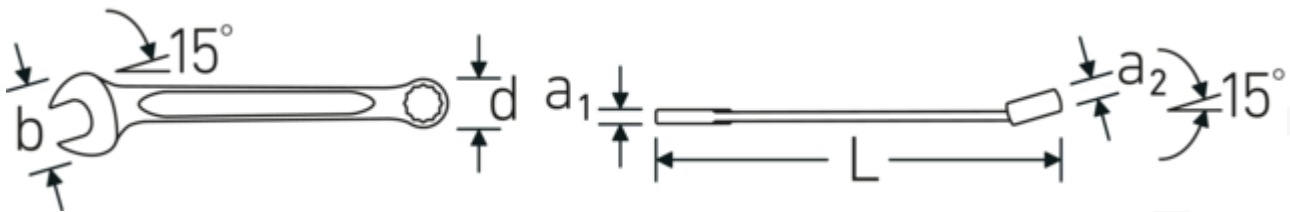

Combination wrench OPEN BOX, inch

OPEN BOX 13a

Product no. **40483838**
 GTIN **4018754020195**
 Model **OPEN BOX 13a 11/16**

Label. Combination wrench Wrench size 11/16 " L.200mm

Technical Drawing.

Technical Attributes.

a1	6,7 mm
a2	11,5 mm
Width mm (b)	40 mm
d	25,3 mm
DIN	DIN 3113 Form A / ISO 7738 Form A
Length mm (L)	200 mm
Jaw angle	15 °
Ring position	15 °
Wrench width 1 [inch]	11/16 "
Wrench width s 2 [inch]	11/16 "

Logistics data.

Depth mm (IFS)	200
Width mm (IFS)	40
Height mm (IFS)	11
Length (packed, mm)	210
Width (packed, mm)	70
Height (packed, mm)	55
Volume (packed, dm ³)	0.8085 dm ³
Product no.	40483838
Weight (gross, kg)	1,160
Weight PAP (kg)	0,000
Weight PVC (kg)	0,010
GTIN	4018754020195