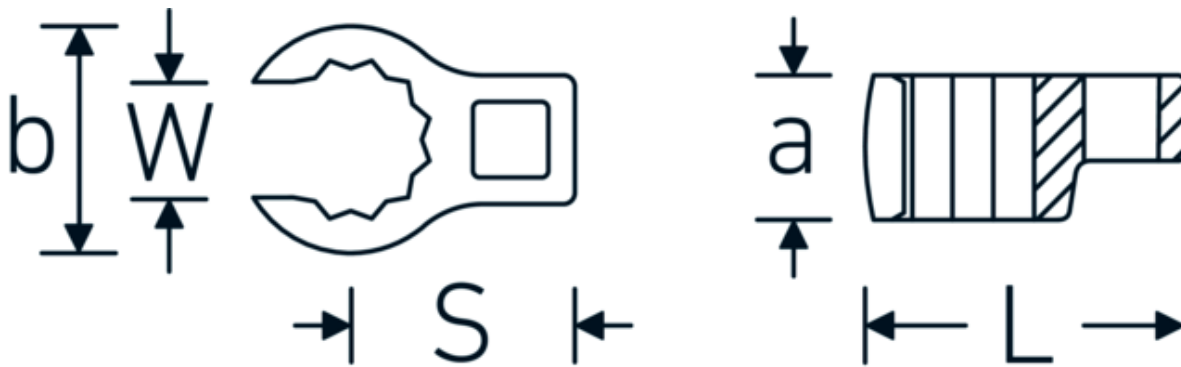

CROW-RING spanner

440

Product no. **03190034**
GTIN **4018754141166**
Model **440 34**

Label. 1/2 " CROW-RING spanner Spanner size 34mm L.64,2mm

- Features.**
- Chrome Alloy Steel, chrome plated
 - Caution! Modified settings on torque wrench

Technical Drawing.

Technical Attributes.

a	24 mm
Internal square drive (inch)	1/2 "
Width mm (b)	50 mm
Length mm (L)	64,2 mm
S	33,5 mm
Width across flats [mm]	34 mm
W	27 mm

Logistics data.

Depth mm (IFS)	62
Width mm (IFS)	48
Height mm (IFS)	24
Length (packed, mm)	70
Width (packed, mm)	50
Height (packed, mm)	25
Volume (packed, dm3)	0.0875 dm3

Variants.

Art. no.	Model no. (ERP)	Description	GTIN
01190008	440 8	1/4 " CROW-RING spanner Spanner size 8mm L.23,8mm	4018754149094
01190009	440 9	1/4 " CROW-RING spanner Spanner size 9mm L.28,5mm	4018754140985
01190010	440 10	1/4 " CROW-RING spanner Spanner size 10mm L.28,4mm	4018754000739
01190011	440 11	1/4 " CROW-RING spanner Spanner size 11mm L.28mm	4018754149100
01190012	440 12	1/4 " CROW-RING spanner Spanner size 12mm L.30,8mm	4018754000746
01190013	440 13	1/4 " CROW-RING spanner Spanner size 13mm L.32mm	4018754102099
01190014	440 14	1/4 " CROW-RING spanner Spanner size 14mm L.31,7mm	4018754000753
02190015	440 15	3/8 " CROW-RING spanner Spanner size 15mm L.36,5mm	4018754141029
02190016	440 16	3/8 " CROW-RING spanner Spanner size 16mm L.36,1mm	4018754003389
02190017	440 17	3/8 " CROW-RING spanner Spanner size 17mm L.39,2mm	4018754003396
02190018	440 18	3/8 " CROW-RING spanner Spanner size 18mm L.40,8mm	4018754003402
02190019	440 19	3/8 " CROW-RING spanner Spanner size 19mm L.40,5mm	4018754003419
02190020	440 20	3/8 " CROW-RING spanner Spanner size 20mm L.42,9mm	4018754141036
02190021	440 21	3/8 " CROW-RING spanner Spanner size 21mm L.42,8mm	4018754003426