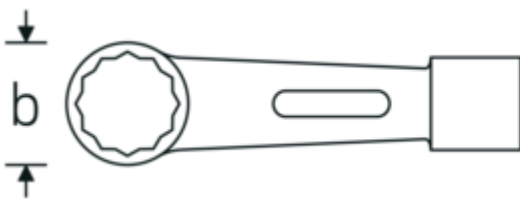

Impact ring wrench

8

Product no. **42010041**
GTIN **4018754023172**
Model **8 41**

Label.

Impact ring wrench Wrench size 41 mm L.200mm

Technical Drawing.

Technical Attributes.

a	29 mm
Width mm (b)	59 mm
Length mm (L)	200 mm
Wrench width 1 [mm]	41 mm

Logistics data.

Depth mm (IFS)	200
Width mm (IFS)	60
Height mm (IFS)	30
Length (packed, mm)	200
Width (packed, mm)	60
Height (packed, mm)	30
Volume (packed, dm3)	0.36 dm3

Product no.	42010041
Weight (gross, kg)	0,905
Weight PAP (kg)	0,000
Weight PVC (kg)	0,000
GTIN	4018754023172
Country of origin	GERMANY
Region of origin	Nordrhein-Westfalen
WEEE/ElektroG	nicht ear-pflichtig
Customs tariff no.	82041100
Packing standard	1
Weight	896 g

Variants.

Product no.	Art. no. (ERP)	Description	GTIN
42010032	8 32	Impact ring wrench Wrench size 32 mm L.195mm	4018754023141
42010036	8 36	Impact ring wrench Wrench size 36 mm L.195mm	4018754023165
42010041	8 41	Impact ring wrench Wrench size 41 mm L.200mm	4018754023172
42010046	8 46	Impact ring wrench Wrench size 46 mm L.250mm	4018754023189
42010050	8 50	Impact ring wrench Wrench size 50 mm L.280mm	4018754023196
42010055	8 55	Impact ring wrench Wrench size 55 mm L.300mm	4018754023219
42010060	8 60	Impact ring wrench Wrench size 60 mm L.300mm	4018754023233
42010065	8 65	Impact ring wrench Wrench size 65 mm L.325mm	4018754023257
42010070	8 70	Impact ring wrench Wrench size 70 mm L.355mm	4018754023264
42010075	8 75	Impact ring wrench Wrench size 75 mm L.360mm	4018754023271
42010080	8 80	Impact ring wrench Wrench size 80 mm L.440mm	4018754023295
42010085	8 85	Impact ring wrench Wrench size 85 mm L.440mm	4018754023318
42010090	8 90	Impact ring wrench Wrench size 90 mm L.445mm	4018754023325
42010095	8 95	Impact ring wrench Wrench size 95 mm L.450mm	4018754023332