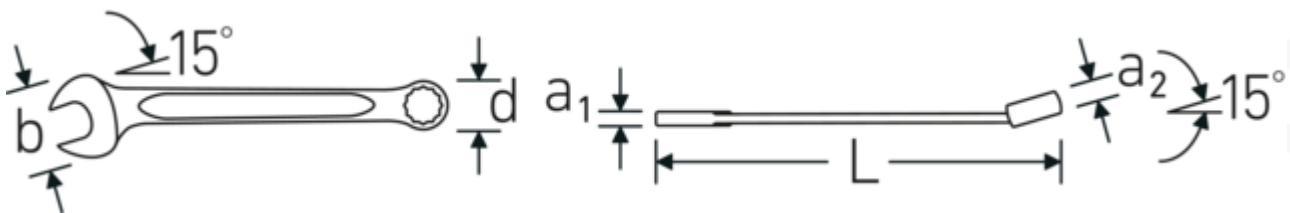

Combination spanner OPEN BOX, inch
OPEN BOX 13a

Product no. 40485656
GTIN 4018754020287
Model OPEN BOX 13a 1 1/4

Label. Combination spanner OPEN BOX long Spanner size 1 1/4 " L.360mm

Features. • Chrome Alloy Steel, chrome plated

Advantages.

Made in Germany – STAHLWILLE Combination spanner OPEN BOX, inch , open end 15 °angled, length 360 mm, DIN 3113 Form A / ISO 7738 Form A, , 40485656.

Technical Drawing.

Technical Attributes.

a1	9,4 mm
a2	16,5 mm
Width mm (b)	70 mm
d	45,8 mm

Logistics data.

Depth mm (IFS)	363
Width mm (IFS)	70
Height mm (IFS)	16
Length (packed, mm)	370
Width (packed, mm)	85

DIN	DIN 3113 Form A / ISO 7738 Form A	Height (packed, mm)	20
Length mm (L)	360 mm	Volume (packed, dm³)	0.629 dm ³
Jaw angle	15 °	Art. no.	40485656
Ring position	15 °	Weight (gross, kg)	2,520
Spanner width 1 [inch]	1 1/4 "	Weight PAP (kg)	0,000
Spanner width s 2 [inch]	1 1/4 "	Weight PVC (kg)	0,017
		GTIN	4018754020287
		Country of origin	GERMANY
		Region of origin	Nordrhein-Westfalen
		WEEE/ElektroG	nicht ear-pflichtig
		Customs tariff no.	82041100
		Packing standard	5
		Weight	504 g