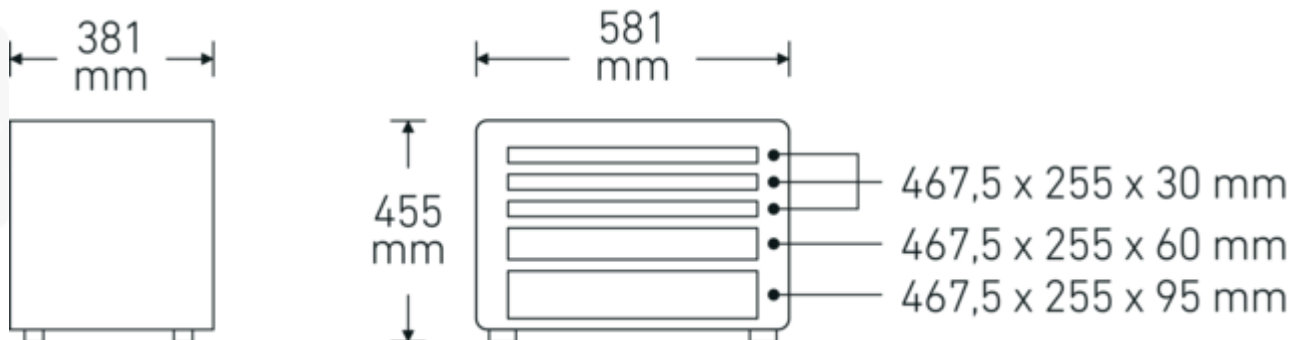

## Technical Attributes.

<b>Width mm (b)</b>	581 mm
<b>Colour</b>	jet black (with reflecting film)
<b>Height mm (h)</b>	455 mm
<b>Length mm (L)</b>	381 mm
<b>No.</b>	13217 TS RF

## Logistics data.

<b>Depth mm (IFS)</b>	600
<b>Width mm (IFS)</b>	405
<b>Height mm (IFS)</b>	470
<b>Length (packed, mm)</b>	600
<b>Width (packed, mm)</b>	405
<b>Height (packed, mm)</b>	470
<b>Volume (packed, dm3)</b>	114.21 dm3
<b>Product no.</b>	96894809
<b>Weight (gross, kg)</b>	16,120
<b>Weight PAP (kg)</b>	0,000
<b>Weight PVC (kg)</b>	0,000
<b>GTIN</b>	4018754254125
<b>Country of origin</b>	GERMANY
<b>Region of origin</b>	Nordrhein-Westfalen
<b>WEEE/ElektroG</b>	nicht ear-pflichtig
<b>Customs tariff no.</b>	42021250
<b>Packing standard</b>	1
<b>Weight</b>	15600 g