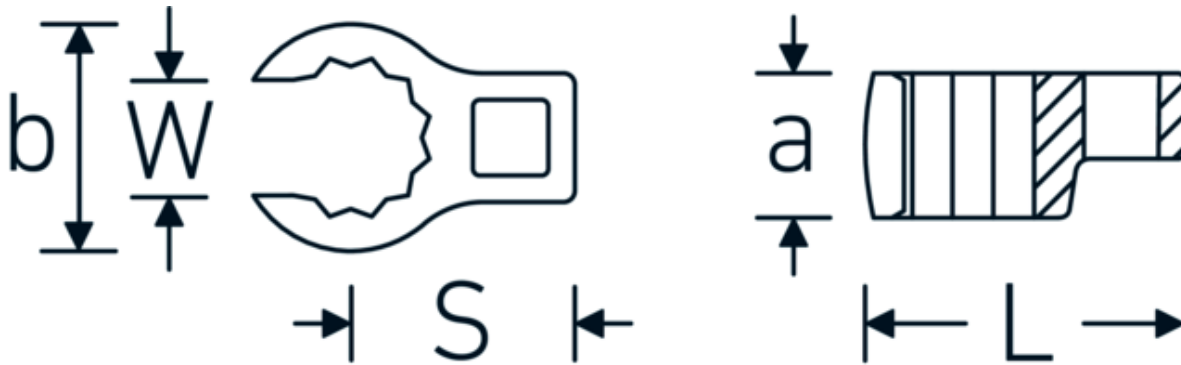

CROW-RING spanner

440a

Product no. **02490044**
GTIN **4018754004584**
Model **440 A 7/8**

Label. 3/8 " CROW-RING spanner Spanner size 7/8" L.45,2mm

- Features.**
- Chrome Alloy Steel, chrome plated
 - caution! Modified settings on torque wrench
 - size 3/8: for Volvo aircraft engine, type "JAS"

Technical Drawing.

Technical Attributes.

a	19 mm
Internal square drive (inch)	3/8 "
Width mm (b)	33,5 mm
Length mm (L)	45,2 mm
S	23,6 mm
Spanner size [inch]	7/8 "

Logistics data.

Depth mm (IFS)	45
Width mm (IFS)	34
Height mm (IFS)	19
Length (packed, mm)	45
Width (packed, mm)	34
Height (packed, mm)	19

Variants.

Art. no.	Model no. (ERP)	Description	GTIN
01490024	440 A 3/8	1/4 " CROW-RING spanner Spanner size 3/8" L.28,4mm	4018754116805
01490028	440 A 7/16	1/4 " CROW-RING spanner Spanner size 7/16" L.28mm	4018754001460
01490032	440 A 1/2	1/4 " CROW-RING spanner Spanner size 1/2" L.30,5mm	4018754001477
01490034	440 A 9/16	1/4 " CROW-RING spanner Spanner size 9/16" L.31,7mm	4018754001484
02490036	440 A 5/8	3/8 " CROW-RING spanner Spanner size 5/8" L.36,5mm	4018754004546
02490038	440 A 11/16	3/8 " CROW-RING spanner Spanner size 11/16" L.39,2mm	4018754004553
02490040	440 A 3/4	3/8 " CROW-RING spanner Spanner size 3/4" L.40,9mm	4018754004560
02490042	440 A 13/16	3/8 " CROW-RING spanner Spanner size 13/16" L.42,9mm	4018754004577
02490044	440 A 7/8	3/8 " CROW-RING spanner Spanner size 7/8" L.45,2mm	4018754004584
02490046	440 A 15/16	3/8 " CROW-RING spanner Spanner size 15/16" L.47,2mm	4018754004591
02490048	440 A 1	3/8 " CROW-RING spanner Spanner size 1" L.49,3mm	4018754004607
02490050	440 A 1 1/16	3/8 " CROW-RING spanner Spanner size 1 1/16" L.52,8mm	4018754004614
03490052	440 A 1 1/8	1/2 " CROW-RING spanner Spanner size 1 1/8" L.56,8mm	4018754008445
03490056	440 A 1 1/4	1/2 " CROW-RING spanner Spanner size 1 1/4" L.62,5mm	4018754008452