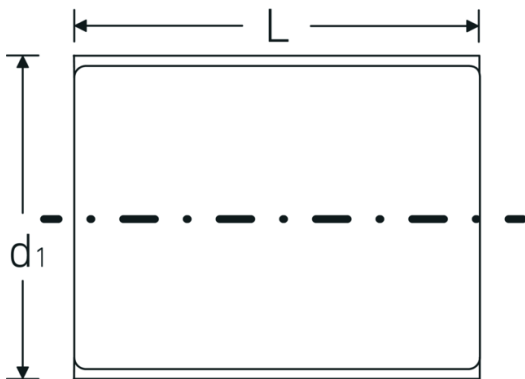

#### Label.

3/8 " VDE socket Wrench size 16mm L.49mm

#### Technical Drawing.

#### Technical Attributes.

Drive profile	bi-hex AS-Drive®
Internal square drive (inch)	3/8 "
d1	26,7 mm
DIN	DIN EN 60900
Length mm (L)	49 mm
Width across flats [mm]	16 mm

#### Logistics data.

Depth mm (IFS)	48
Width mm (IFS)	26
Height mm (IFS)	26
Length (packed, mm)	60
Width (packed, mm)	35
Height (packed, mm)	35
Volume (packed, dm3)	0.0735 dm3
Product no.	02380016
Weight (gross, kg)	0,055