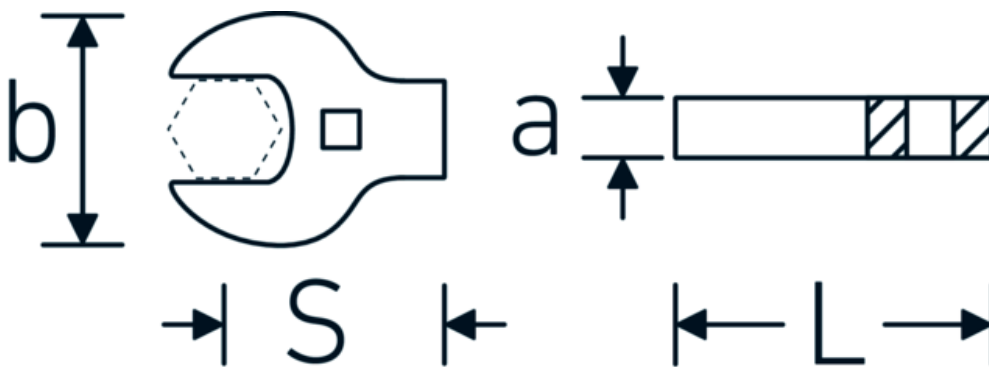

CROW-FOOT wrench heavy-duty, inch

540a HD

Product no. 02501028
GTIN 4018754285716
Model 540A HD SW 7/16

Label.

3/8 " CROW-FOOT wrench heavy-duty Wrench size 7/16" L.40mm

Technical Drawing.

Technical Attributes.

a	11 mm
Internal square drive (inch)	3/8 "
Width mm (b)	26 mm

Logistics data.

Depth mm (IFS)	40
Width mm (IFS)	25
Height mm (IFS)	10

Length mm (L)	40 mm	Length (packed, mm)	40
S	25 mm	Width (packed, mm)	26
Wrench size [inch]	7/16 "	Height (packed, mm)	11
		Volume (packed, dm3)	0.01144 dm3
		Product no.	02501028
		Weight (gross, kg)	0,062
		Weight PAP (kg)	0,000
		Weight PVC (kg)	0,002
		GTIN	4018754285716
		Country of origin	GERMANY
		Region of origin	Nordrhein-Westfalen
		WEEE/ElektroG	nicht ear-pflichtig
		Customs tariff no.	82042000
		Packing standard	1
		Weight	56 g