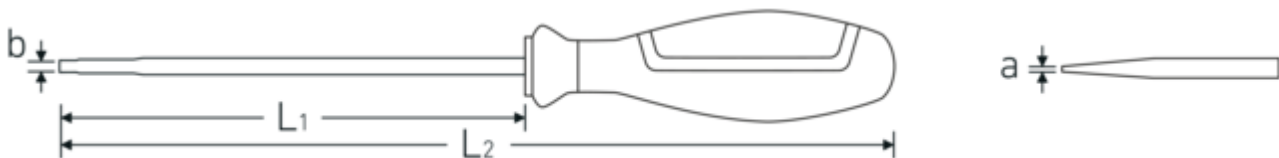

### 4661 VDE

Product no. **46613040**  
 GTIN **4018754338108**  
 Model **4661 VDE 4**  
**SCHLITZSCHRAUBENDREHER**  
**4,0**

**Label.** VDE slotted screwdriver 0,8mm x 4,0mm L.100mm

## Technical Drawing.

## Logistics data.

Depth mm (IFS)	203
Width mm (IFS)	25
Height mm (IFS)	25
Length (packed, mm)	205
Width (packed, mm)	110
Height (packed, mm)	62
Volume (packed, dm <sup>3</sup> )	1.3981 dm <sup>3</sup>
Product no.	46613040
Weight (gross, kg)	0,516
Weight PAP (kg)	0,082
Weight PVC (kg)	0,000
GTIN	4018754338108
Country of origin	GERMANY
Region of origin	Nordrhein-Westfalen