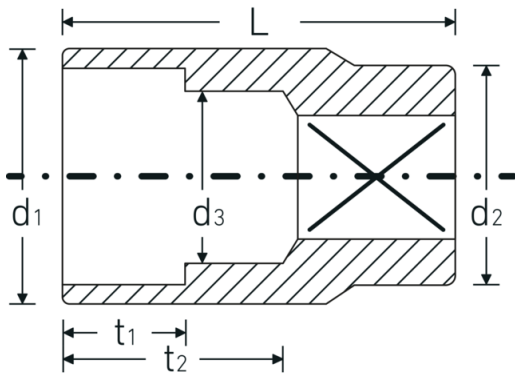

Sockets 1/2", inch

50a

Product no. **03410038**
GTIN **4018754007912**
Model **50 A 11/16**

Label.

1/2 " Socket Wrench size 11/16" L.38mm

Technical Drawing.

Technical Attributes.

Drive profile	bi-hex AS-Drive®
Internal square drive (inch)	1/2 "
d1	24,2 mm
d2	23,7 mm
d3	16,5 mm
Length mm (L)	38 mm
Wrench size [inch]	11/16 "
t1	15,5 mm
t2	19,2 mm

Logistics data.

Depth mm (IFS)	38
Width mm (IFS)	25
Height mm (IFS)	25
Length (packed, mm)	135
Width (packed, mm)	60
Height (packed, mm)	40
Volume (packed, dm3)	0.324 dm3
Product no.	03410038
Weight (gross, kg)	0,690