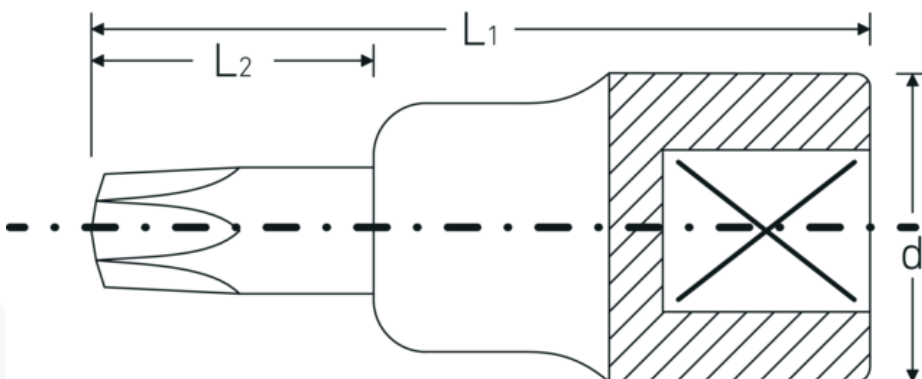

Screwdriver socket

54TX

Product no. **03100027**
GTIN **4018754006663**
Model **54 TX T 27**

Label. 1/2 " Screwdriver socket L.55mm

- Features.**
- for inside TORX® screws
 - Chrome Alloy Steel, chrome plated

Advantages.

For recessed TORX® screws

Technical Drawing.

Technical Attributes.

Drive profile TORX®
Internal square drive (inch) 1/2 "

Logistics data.

Depth mm (IFS) 57
Width mm (IFS) 23

d	22,7 mm	Height mm (IFS)	23
Size of output profile	T27	Length (packed, mm)	100
L1	55 mm	Width (packed, mm)	80
L2	17 mm	Height (packed, mm)	23
		Volume (packed, dm3)	0.184 dm3
		Art. no.	03100027
		Weight (gross, kg)	0,364
		Weight PAP (kg)	0,000
		Weight PVC (kg)	0,003
		GTIN	4018754006663
		Country of origin	GERMANY
		Region of origin	Nordrhein-Westfalen
		WEEE/ElektroG	nicht ear-pflichtig
		Customs tariff no.	82042000
		Packing standard	5
		Weight	72 g

Variants.

Art. no.	Model no. (ERP)	Description	GTIN
03100020	54 TX T 20	1/2 " Screwdriver socket L.55mm	4018754006649
03100025	54 TX T 25	1/2 " Screwdriver socket L.55mm	4018754006656
03100027	54 TX T 27	1/2 " Screwdriver socket L.55mm	4018754006663
03100030	54 TX T 30	1/2 " Screwdriver socket L.55mm	4018754006670
03100040	54 TX T 40	1/2 " Screwdriver socket L.55mm	4018754006687
03100045	54 TX T 45	1/2 " Screwdriver socket L.55mm	4018754006694
03100050	54 TX T 50	1/2 " Screwdriver socket L.55mm	4018754006700
03100055	54 TX T 55	1/2 " Screwdriver socket L.58mm	4018754006717
03100060	54 TX T 60	1/2 " Screwdriver socket L.58mm	4018754006724
03100070	54 TX T 70	1/2 " Screwdriver socket L.60mm	4018754132362