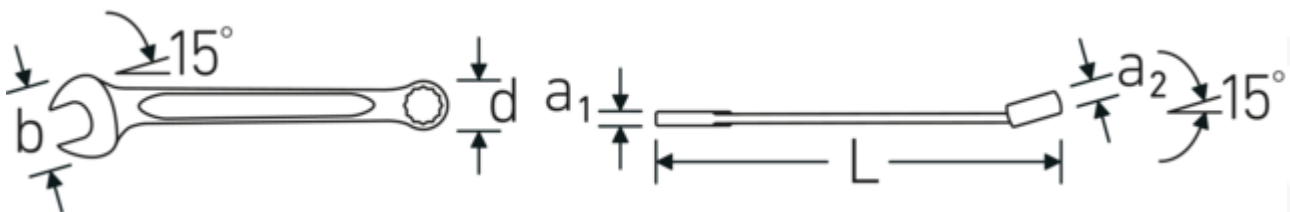

Technologies and features.

Double T-profile

Our combination and ring wrenches have an additional recess in the middle of the tool. Similar to the principle of a double T-beam, this provides a tremendous load capacity and maximum strength whilst reducing weight.

Offset Shaft Design

STAHLWILLE wrenches are reinforced between the jaw and shaft, as this is where the greatest forces are exerted. The special design strengthens the stress zones, thus reducing the risk of breakage to a minimum.

Technical Attributes.

a1	5,3 mm
a2	8,5 mm
Drive profile	bi-hex AS-Drive®
Width mm (b)	28 mm
d	17,8 mm
DIN	DIN 3113 Form A / ISO 7738 Form A
Length mm (L)	140 mm
Jaw angle	15 °
Wrench width 1 [mm]	12 mm
Ring position	15 °

Wrench width 2 [mm]	12 mm	GTIN	4018754018772
t	10 mm	Country of origin	GERMANY
		Region of origin	Nordrhein-Westfalen
		WEEE/ElektroG	nicht ear-pflichtig
		Customs tariff no.	82041100
		Packing standard	10
		Weight	46 g