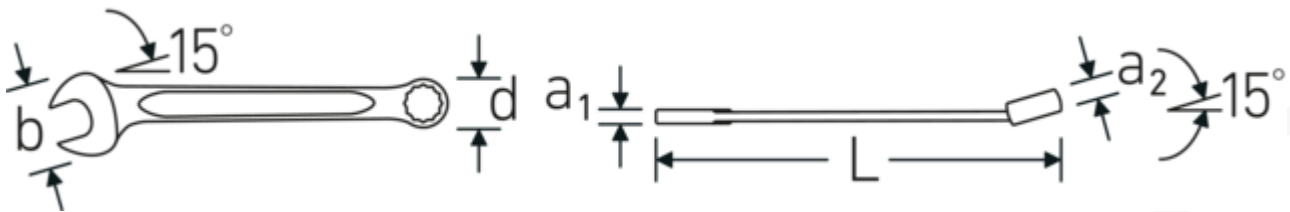

Combination wrench OPEN BOX, inch

OPEN BOX 13a

Product no. **40486666**
 GTIN **4018754020331**
 Model **OPEN BOX 13a 1 5/8**

Label. Combination wrench Wrench size 1 5/8 " L.480mm

Technical Drawing.

Technical Attributes.

a1	11 mm
a2	19 mm
Width mm (b)	88 mm
d	58 mm
DIN	DIN 3113 Form A / ISO 7738 Form A
Length mm (L)	480 mm
Jaw angle	15 °
Ring position	15 °
Wrench width 1 [inch]	1 5/8 "
Wrench width s 2 [inch]	1 5/8 "

Logistics data.

Depth mm (IFS)	480
Width mm (IFS)	88
Height mm (IFS)	32
Length (packed, mm)	481
Width (packed, mm)	89
Height (packed, mm)	33
Volume (packed, dm ³)	1.412697 dm ³
Product no.	40486666
Weight (gross, kg)	0,980
Weight PAP (kg)	0,000
Weight PVC (kg)	0,017
GTIN	4018754020331