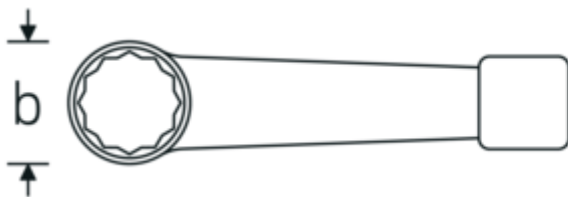

Impact ring spanner, metric

4205

Product no. **42050055**
GTIN **4018754024254**
Model **4205 55**

Label. Striking face ring spanner Spanner size 55mm L.270mm

Features.

- DIN 7444
- special steel, grey

Advantages.

DIN 7444.

Technical Drawing.

Technical Attributes.

a	25 mm
Width mm (b)	87,5 mm
DIN	DIN 7444
Length mm (L)	270 mm
Spanner width 1 [mm]	55 mm

Logistics data.

Depth mm (IFS)	270
Width mm (IFS)	86
Height mm (IFS)	25
Length (packed, mm)	270
Width (packed, mm)	86
Height (packed, mm)	25

Volume (packed, dm3)	0.5805 dm3
Art. no.	42050055
Weight (gross, kg)	1,375
Weight PAP (kg)	0,000
Weight PVC (kg)	0,000
GTIN	4018754024254
Country of origin	GERMANY
Region of origin	Nordrhein-Westfalen
WEEE/ElektroG	nicht ear-pflichtig
Customs tariff no.	82041100
Packing standard	1
Weight	1375 g

42050165	4205 165	Striking face ring spanner Spanner size 165mm L.650mm	4018754024506
42050170	4205 170	Striking face ring spanner Spanner size 170mm L.650mm	4018754024513
42050175	4205 175	Striking face ring spanner Spanner size 175mm L.650mm	4018754024520
42050180	4205 180	Striking face ring spanner Spanner size 180mm L.650mm	4018754024537
42050210	4205 210	Striking face ring spanner Spanner size 210mm L.750mm	4018754024575