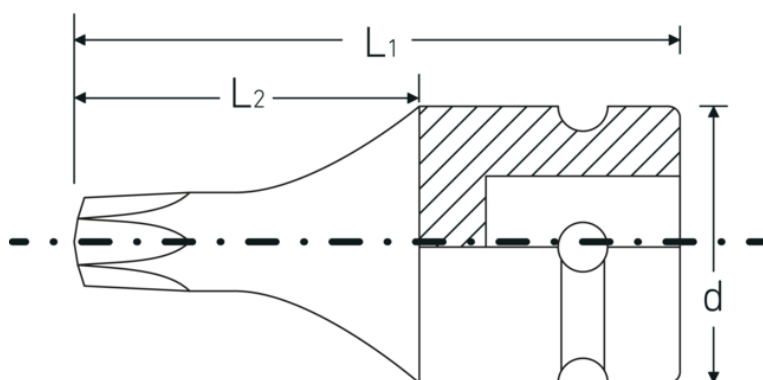

### Optimized functionality.

All IMPACT sockets have a straight-through central bore for the locking pin and a deep groove for the O-ring to improve grip. The locking pin is not under load during use.

### High fitting accuracy.

The remarkable fitting accuracy, which is due to very tight tolerances, guarantees minimum loss of force as the impact is transferred from the impact screwdriver to the socket insert and also guarantees dramatically improved durability.

## Technical Drawing.

## Logistics data.

Depth mm (IFS)	40
Width mm (IFS)	25
Height mm (IFS)	25
Length (packed, mm)	105
Width (packed, mm)	45
Height (packed, mm)	26
Volume (packed, dm <sup>3</sup> )	0.12285 dm <sup>3</sup>
Art. no.	23070030
Weight (gross, kg)	0,291
Weight PAP (kg)	0,000
Weight PVC (kg)	0,005
GTIN	4018754015221
Country of origin	GERMANY
Region of origin	Nordrhein-Westfalen
WEEE/ElektroG	nicht ear-pflichtig
Customs tariff no.	82042000
Packing standard	5
Weight	57 g