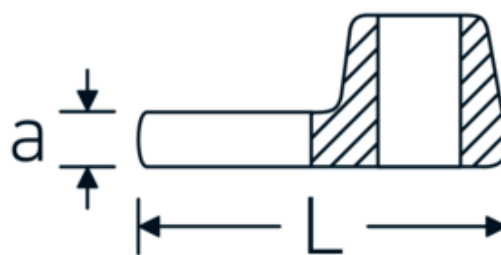

## Crowfoot-Schlüssel, metrisch

540

Art.-Nr. 02200020  
GTIN 4018754141067  
Modell 540 20

**Bezeichnung.** 3/8 " Crowfoot-Schlüssel SW 20mm L.42,4mm

**Eigenschaften.** • Chrome Alloy Steel, verchromt

## Technische Zeichnung.

## Technische Attribute.

a	6,3 mm
Antriebsvierkant innen (Zoll)	3/8 "
Breite mm (b)	38 mm
Länge mm (L)	42,4 mm
S	25 mm
Schlüsselweite [mm]	20 mm

## Varianten.

Art.-Nr.	Modell-Nr. (ERP)	Bezeichnung	GTIN
01200008	540 8	1/4 " Crowfoot-Schlüssel SW 8mm L.25,5mm	4018754149117
01200009	540 9	1/4 " Crowfoot-Schlüssel SW 9mm L.25,5mm	4018754149124
01200010	540 10	1/4 " Crowfoot-Schlüssel SW 10mm L.25,5mm	4018754149131
02200011	540 11	3/8 " Crowfoot-Schlüssel SW 11mm L.32mm	4018754149414
02200012	540 12	3/8 " Crowfoot-Schlüssel SW 12mm L.34,3mm	4018754003495
02200013	540 13	3/8 " Crowfoot-Schlüssel SW 13mm L.34,3mm	4018754003501
02200014	540 14	3/8 " Crowfoot-Schlüssel SW 14mm L.37,7mm	4018754003518
02200015	540 15	3/8 " Crowfoot-Schlüssel SW 15mm L.37,7mm	4018754003525
02200016	540 16	3/8 " Crowfoot-Schlüssel SW 16mm L.37,7mm	4018754003532
02200017	540 17	3/8 " Crowfoot-Schlüssel SW 17mm L.42,5mm	4018754003549
02200018	540 18	3/8 " Crowfoot-Schlüssel SW 18mm L.42,5mm	4018754003556
02200019	540 19	3/8 " Crowfoot-Schlüssel SW 19mm L.42,5mm	4018754003563
02200020	540 20	3/8 " Crowfoot-Schlüssel SW 20mm L.42,4mm	4018754141067
02200021	540 21	3/8 " Crowfoot-Schlüssel SW 21mm L.44,5mm	4018754003570
02200022	540 22	3/8 " Crowfoot-Schlüssel SW 22mm L.44,5mm	4018754003587
02200023	540 23	3/8 " Crowfoot-Schlüssel SW 23mm L.44,5mm	4018754141074
02200024	540 24	3/8 " Crowfoot-Schlüssel SW 24mm L.44,4mm	4018754003594
02200025	540 25	3/8 " Crowfoot-Schlüssel SW 25mm L.47mm	4018754141081
02200026	540 26	3/8 " Crowfoot-Schlüssel SW 26mm L.47mm	4018754149162
02200027	540 27	3/8 " Crowfoot-Schlüssel SW 27mm L.47mm	4018754149179
02200028	540 28	3/8 " Crowfoot-Schlüssel SW 28mm L.50mm	4018754148806
02200030	540 30	3/8 " Crowfoot-Schlüssel SW 30mm L.50mm	4018754149186