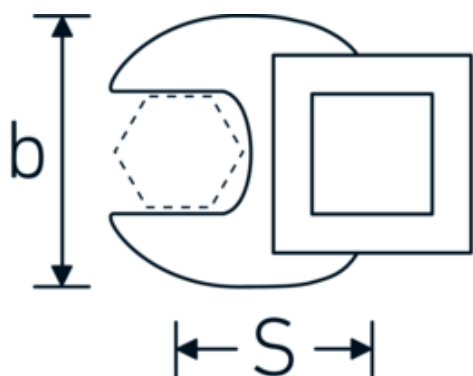

## Crowfoot-Schlüssel, metrisch

540

Art.-Nr. 02200020  
GTIN 4018754141067  
Modell 540 20

**Bezeichnung.** 3/8 " Crowfoot-Schlüssel SW 20mm L.42,4mm

**Eigenschaften.** • Chrome Alloy Steel, verchromt

## Technische Zeichnung.

## Technische Attribute.

a	6,3 mm
Antriebsvierkant innen (Zoll)	3/8 "
Breite mm (b)	38 mm
Länge mm (L)	42,4 mm
S	25 mm
Schlüsselweite [mm]	20 mm

## Varianten.

Art.-Nr.	Modell-Nr. (ERP)	Bezeichnung	GTIN
01200008	540 8	1/4 " Crowfoot-Schlüssel SW 8mm L.25,5mm	4018754149117
01200009	540 9	1/4 " Crowfoot-Schlüssel SW 9mm L.25,5mm	4018754149124
01200010	540 10	1/4 " Crowfoot-Schlüssel SW 10mm L.25,5mm	4018754149131
02200011	540 11	3/8 " Crowfoot-Schlüssel SW 11mm L.32mm	4018754149414
02200012	540 12	3/8 " Crowfoot-Schlüssel SW 12mm L.34,3mm	4018754003495
02200013	540 13	3/8 " Crowfoot-Schlüssel SW 13mm L.34,3mm	4018754003501
02200014	540 14	3/8 " Crowfoot-Schlüssel SW 14mm L.37,7mm	4018754003518
02200015	540 15	3/8 " Crowfoot-Schlüssel SW 15mm L.37,7mm	4018754003525
02200016	540 16	3/8 " Crowfoot-Schlüssel SW 16mm L.37,7mm	4018754003532
02200017	540 17	3/8 " Crowfoot-Schlüssel SW 17mm L.42,5mm	4018754003549
02200018	540 18	3/8 " Crowfoot-Schlüssel SW 18mm L.42,5mm	4018754003556
02200019	540 19	3/8 " Crowfoot-Schlüssel SW 19mm L.42,5mm	4018754003563
02200020	540 20	3/8 " Crowfoot-Schlüssel SW 20mm L.42,4mm	4018754141067
02200021	540 21	3/8 " Crowfoot-Schlüssel SW 21mm L.44,5mm	4018754003570
02200022	540 22	3/8 " Crowfoot-Schlüssel SW 22mm L.44,5mm	4018754003587
02200023	540 23	3/8 " Crowfoot-Schlüssel SW 23mm L.44,5mm	4018754141074
02200024	540 24	3/8 " Crowfoot-Schlüssel SW 24mm L.44,4mm	4018754003594
02200025	540 25	3/8 " Crowfoot-Schlüssel SW 25mm L.47mm	4018754141081
02200026	540 26	3/8 " Crowfoot-Schlüssel SW 26mm L.47mm	4018754149162
02200027	540 27	3/8 " Crowfoot-Schlüssel SW 27mm L.47mm	4018754149179
02200028	540 28	3/8 " Crowfoot-Schlüssel SW 28mm L.50mm	4018754148806
02200030	540 30	3/8 " Crowfoot-Schlüssel SW 30mm L.50mm	4018754149186