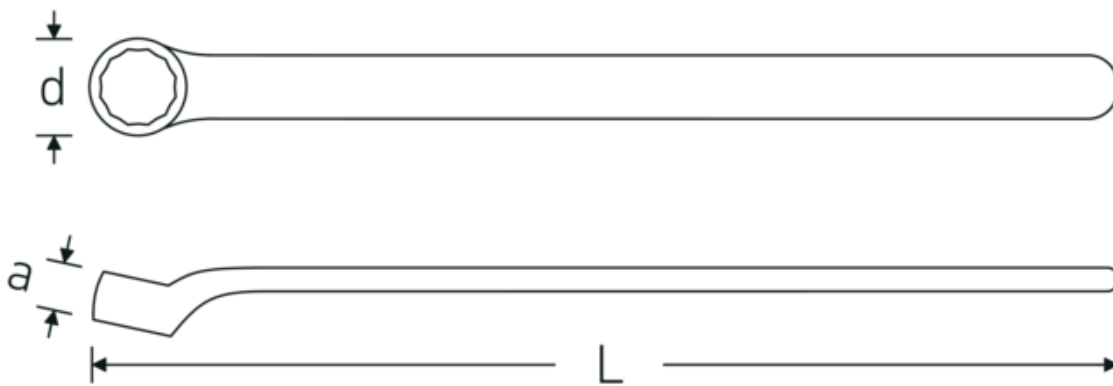

VDE special ring spanner

12161 VDE

Product no. **44190014**
GTIN **4018754254040**
Model **12161 VDE 14**

Label. VDE special ring spanner Spanner size 14mm

- Features.**
- Chrome Alloy Steel, chrome plated
 - VDE insulated up to 1000 V
 - DIN EN 60900
 - IEC 900 certified up to AC/1000V

Technologies and features.

Anti-Slip-Drive

The special AS-Drive profile makes high force transmission to the flats of screws and bolts possible without damaging them. This also prevents stripping of the screw head.

Thin-walled rings

The thin wall diameter of our rings makes it easier to work in confined spaces. The ring sides are taller than standard nuts, which prevents jamming.

Technical Drawing.

Technical Attributes.

a	15 mm
d	25,1 mm
DIN	DIN EN 60900
Length mm (L)	184,1 mm
Spanner size 1 [mm]	14 mm

Logistics data.

Depth mm (IFS)	180
Width mm (IFS)	24
Height mm (IFS)	12
Length (packed, mm)	182
Width (packed, mm)	25
Height (packed, mm)	13
Volume (packed, dm ³)	0.05915 dm ³
Product no.	44190014
Weight (gross, kg)	0,088
Weight PAP (kg)	0,000
Weight PVC (kg)	0,004
GTIN	4018754254040
Country of origin AWR	GERMANY
Region of origin	Nordrhein-Westfalen
WEEE/ElektroG	nicht ear-pflichtig
Customs tariff no.	82041100
Packing standard	1
Weight	82 g