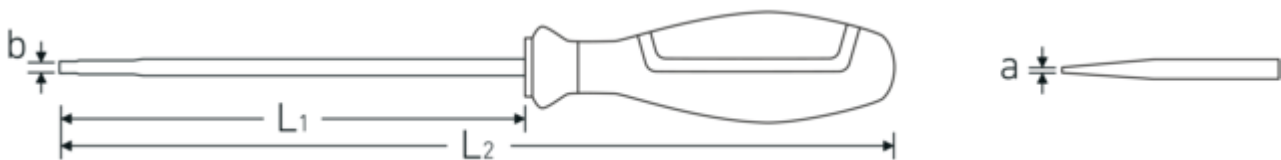

Robust.

Whether slotted or cross-head - the rough blade tips transfer even the greatest torques to the screws - precisely and safely.

Technologies and features.

3-component handle

Our 3-component handle combines hard, soft and special fibre-coated components, which give it its optimized ergonomics, maximum power transmission and increased safety during daily use.

Technical Drawing.

Technical Attributes.

a	0,4 mm
Drive profile	Slot
Width mm (b)	2.5 mm
DIN	DIN EN 60900
Size	1
L1	75 mm
L2	160 mm

Logistics data.

Depth mm (IFS)	180
Width mm (IFS)	25
Height mm (IFS)	25
Length (packed, mm)	205
Width (packed, mm)	105
Height (packed, mm)	65
Volume (packed, dm ³)	1.399125 dm ³
Product no.	46603025
Weight (gross, kg)	0,260
Weight PAP (kg)	0,051
Weight PVC (kg)	0,000
GTIN	4018754278992
Country of origin AWR	GERMANY
Region of origin	Nordrhein-Westfalen
WEEE/ElektroG	nicht ear-pflichtig
Customs tariff no.	82054000
Packing standard	10