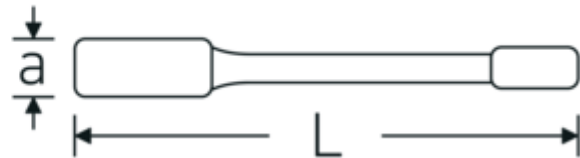

Impact ring wrench, metric

4205

Product no. **42050090**
GTIN **4018754024353**
Model **4205 90**

Label. Impact ring wrench Wrench size 90mm L.400mm

Technical Drawing.

Technical Attributes.

a	41,5 mm
Width mm (b)	152 mm
DIN	DIN 7444
Length mm (L)	400 mm
Wrench width 1 [mm]	90 mm

Logistics data.

Depth mm (IFS)	390
Width mm (IFS)	142
Height mm (IFS)	40
Length (packed, mm)	390
Width (packed, mm)	142
Height (packed, mm)	40
Volume (packed, dm ³)	2.2152 dm ³
Product no.	42050090
Weight (gross, kg)	5,180
Weight PAP (kg)	0,000
Weight PVC (kg)	0,000
GTIN	4018754024353
Country of origin AWR	GERMANY