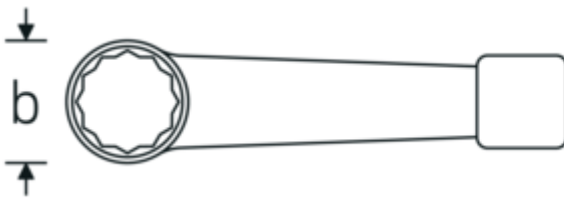

Impact ring wrench, metric

4205

Product no. **42050090**
GTIN **4018754024353**
Model **4205 90**

Label. Impact ring wrench Wrench size 90mm L.400mm

Technical Drawing.

Technical Attributes.

a	41,5 mm
Width mm (b)	152 mm
DIN	DIN 7444
Length mm (L)	400 mm
Wrench width 1 [mm]	90 mm

Logistics data.

Depth mm (IFS)	390
Width mm (IFS)	142
Height mm (IFS)	40
Length (packed, mm)	390
Width (packed, mm)	142
Height (packed, mm)	40
Volume (packed, dm ³)	2.2152 dm ³
Product no.	42050090
Weight (gross, kg)	5,180
Weight PAP (kg)	0,000
Weight PVC (kg)	0,000
GTIN	4018754024353
Country of origin AWR	GERMANY

42050180	4205 180	Impact ring wrench Wrench size 180mm L.650mm	4018754024537
42050210	4205 210	Impact ring wrench Wrench size 210mm L.750mm	4018754024575

GTIN-Code.