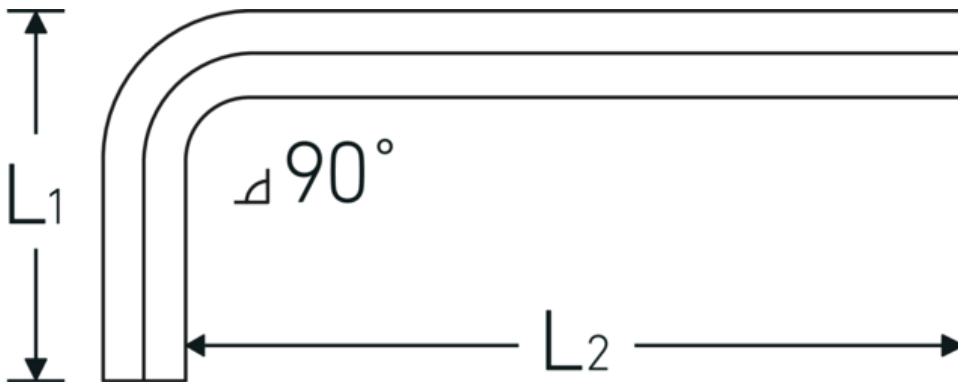

Hex key for socket head screws

10760

Product no. **43153005**
 GTIN **4018754332137**
 Model **10760 5**
WINKELSCHRAUBENDREHER
SECHSKANT

Label. Hex key for socket head screws Hex drive 5mm L.33mm x 85mm

- Features.**
- DIN ISO 2936
 - for cap head screws
 - chrome vanadium, nickel-plated
 - 0.9 mm gunmetal finish

Technical Drawing.

Technical Attributes.

Drive profile	Hexagonal
External hex drive (mm)	5 mm
DIN	DIN ISO 2936
L1	33 mm
L2	85 mm

Logistics data.

Depth mm (IFS)	83
Width mm (IFS)	32
Height mm (IFS)	6
Length (packed, mm)	85
Width (packed, mm)	100

Height (packed, mm)	12
Volume (packed, dm³)	0.102 dm ³
Product no.	43153005
Weight (gross, kg)	0,180
Weight PAP (kg)	0,000
Weight PVC (kg)	0,000
GTIN	4018754332137
Country of origin AWR	GERMANY
Region of origin	Nordrhein-Westfalen
WEEE/ElektroG	nicht ear-pflichtig
Customs tariff no.	82054000
Packing standard	10
Weight	18 g