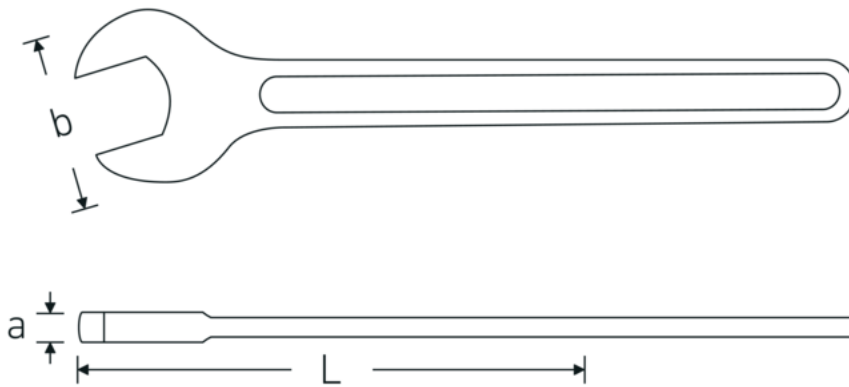

## Open-ended spanner, metric

**4004**

Product no. **40040500**  
GTIN **4018754018376**  
Model **4004 50**

**Label.** Open-ended spanner Spanner size 50mm L.412mm

- Features.**
- DIN 894 up to 85 mm
  - special tool steel, grey finish

### Technical Drawing.

### Technical Attributes.

a	17 mm
Width mm (b)	102 mm
DIN	DIN 894
Length mm (L)	412 mm
Spanner size 1 [mm]	50 mm

### Logistics data.

Depth mm (IFS)	413
Width mm (IFS)	103
Height mm (IFS)	17
Length (packed, mm)	413
Width (packed, mm)	103
Height (packed, mm)	17
Volume (packed, dm3)	0.723163 dm3

<b>Product no.</b>	40040500
<b>Weight (gross, kg)</b>	1,003
<b>Weight PAP (kg)</b>	0,000
<b>Weight PVC (kg)</b>	0,000
<b>GTIN</b>	4018754018376
<b>Country of origin AWR</b>	GERMANY
<b>Region of origin</b>	Nordrhein-Westfalen
<b>WEEE/ElektroG</b>	nicht ear-pflichtig
<b>Customs tariff no.</b>	82041100
<b>Packing standard</b>	1
<b>Weight</b>	1003 g