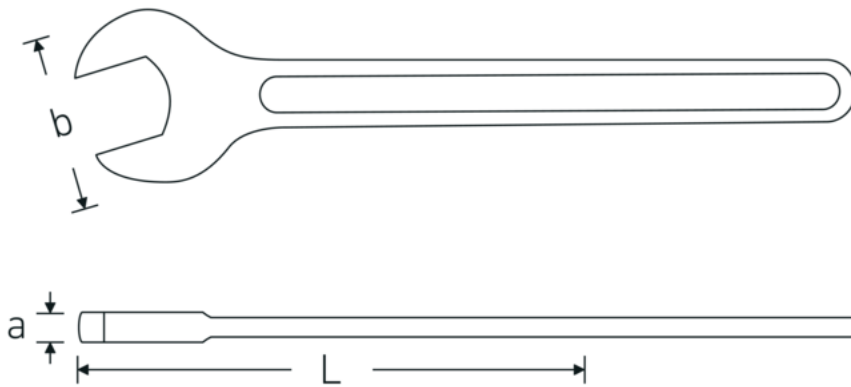

Open-ended spanner, metric

4004

Product no. **40041000**
GTIN **4018754224760**
Model **4004 100**

Label. Open-ended spanner Spanner size 100mm L.847mm

- Features.**
- DIN 894 up to 85 mm
 - special tool steel, grey finish

Technical Drawing.

Technical Attributes.

a	25 mm
Width mm (b)	195 mm
DIN	DIN 894
Length mm (L)	847 mm
Spanner size 1 [mm]	100 mm

Logistics data.

Depth mm (IFS)	845
Width mm (IFS)	195
Height mm (IFS)	25
Length (packed, mm)	845
Width (packed, mm)	195
Height (packed, mm)	25
Volume (packed, dm3)	4.119375 dm3

Product no.	40041000
Weight (gross, kg)	5,740
Weight PAP (kg)	0,000
Weight PVC (kg)	0,000
GTIN	4018754224760
Country of origin AWR	GERMANY
Region of origin	Nordrhein-Westfalen
WEEE/ElektroG	nicht ear-pflichtig
Customs tariff no.	82041100
Packing standard	1
Weight	5500 g

Variants.

Product no.	Model no. (ERP)	Description	GTIN
40040240	4004 24	Open-ended spanner Spanner size 24mm L.215mm	4018754018307
40040270	4004 27	Open-ended spanner Spanner size 27mm L.238mm	4018754018314
40040300	4004 30	Open-ended spanner Spanner size 30mm L.261mm	4018754018321
40040320	4004 32	Open-ended spanner Spanner size 32mm L.273mm	4018754018338
40040360	4004 36	Open-ended spanner Spanner size 36mm L.300mm	4018754018345
40040410	4004 41	Open-ended spanner Spanner size 41mm L.335mm	4018754018352
40040460	4004 46	Open-ended spanner Spanner size 46mm L.369mm	4018754018369
40040500	4004 50	Open-ended spanner Spanner size 50mm L.412mm	4018754018376
40040550	4004 55	Open-ended spanner Spanner size 55mm L.457mm	4018754018383
40040600	4004 60	Open-ended spanner Spanner size 60mm L.492mm	4018754018390
40040650	4004 65	Open-ended spanner Spanner size 65mm L.528mm	4018754018406
40040700	4004 70	Open-ended spanner Spanner size 70mm L.572mm	4018754018413
40040750	4004 75	Open-ended spanner Spanner size 75mm L.608mm	4018754018420
40040800	4004 80	Open-ended spanner Spanner size 80mm L.645mm	4018754018437