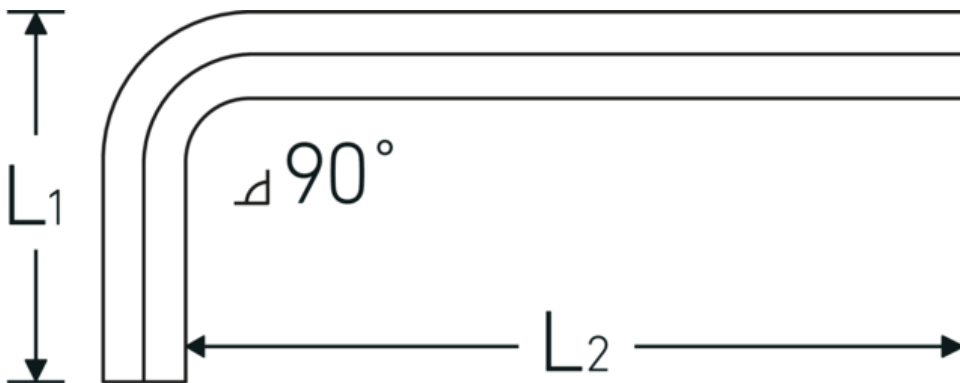

Hex key L-wrench

10760a

Product no. **43553024**
 GTIN **4018754332373**
 Model **10760a 3/8**
WINKELSCHRAUBENDREHER
SECHSKANT

Label.

Hex key L-wrench screwdriver Hex drive 11/32 L.41mm x 105mm

Technical Drawing.

Technical Attributes.

Drive profile	hex
External hex drive (inch)	11/32
L1	41 mm
L2	105 mm

Logistics data.

Depth mm (IFS)	120
Width mm (IFS)	47
Height mm (IFS)	11
Length (packed, mm)	260
Width (packed, mm)	150
Height (packed, mm)	12
Volume (packed, dm ³)	0.468 dm ³
Product no.	43553024
Weight (gross, kg)	0,908

Weight PAP (kg)	0,000
Weight PVC (kg)	0,008
GTIN	4018754332373
Country of origin AWR	GERMANY
Region of origin	Nordrhein-Westfalen
WEEE/ElektroG	nicht ear-pflichtig
Customs tariff no.	82054000
Packing standard	10
Weight	75 g