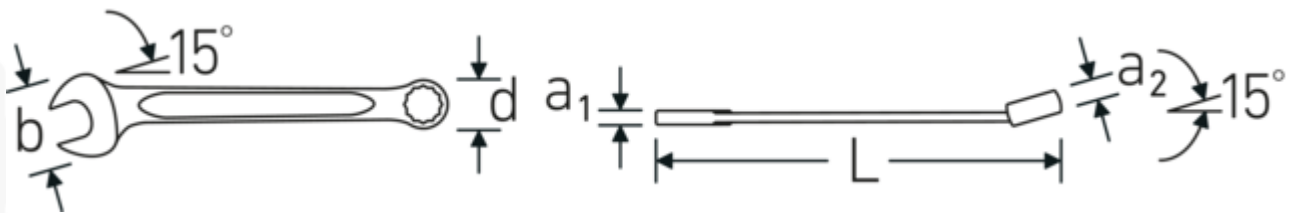

Double-T profile

Our combination and ring spanners have an additional recess in the middle of the tool. Similar to the principle of a double T-beam, this provides a tremendous load capacity and maximum strength whilst reducing weight.

Thin-walled rings

The thin wall diameter of our rings makes it easier to work in confined spaces. The ring sides are taller than standard nuts, which prevents jamming.

Offset Shaft Design

Our spanners are specially designed with additional reinforcement in the load zones where the greatest amount of force is transmitted - namely where the jaw meets the shank - in order to prevent deformation.

Technical Drawing.

Technical Attributes.

| | |
|------------------------------|--------------------------------------|
| a1 | 7 mm |
| a2 | 13 mm |
| Width mm (b) | 45 mm |
| d | 29 mm |
| DIN | DIN 3113 Form A / ISO 7738 Form A |
| Length mm (L) | 235 mm |
| Jaw angle | 15 ° |
| Ring position | 15 ° |
| Spanner size 1 [inch] | 25/32 " |
| Spanner size 2 [inch] | 25/32 " |