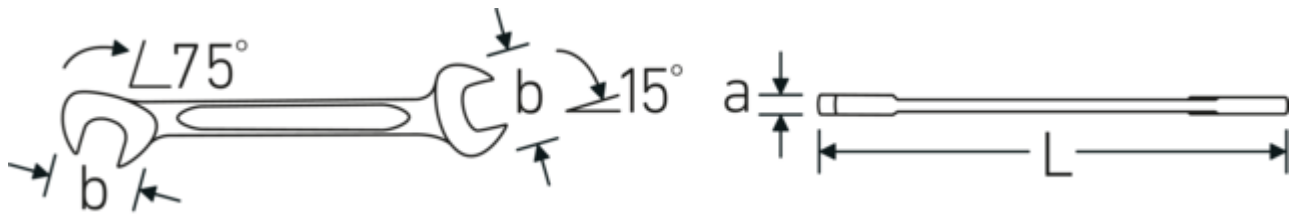

Small double-open ended spanner ELECTRIC, inch

ELECTRIC 12a

Product no. **40463232**
GTIN **4018754020034**
Model **ELECTRIC 12a 1/2**

Label.

Double open-ended spanner, small Spanner size 1/2 " L.131mm

Features.

Technologies and features.

Double-T profile

Our combination and ring spanners have an additional recess in the middle of the tool. Similar to the principle of a double T-beam, this provides a tremendous load capacity and maximum strength whilst reducing weight.

Offset Shaft Design

Our spanners are specially designed with additional reinforcement in the load zones where the greatest amount of force is transmitted - namely where the jaw meets the shank - in order to prevent deformation.

Technical Drawing.

Technical Attributes.

a	3 mm
Width mm (b)	28.3 mm
Length mm (L)	131 mm
Jaw angle	15/75 °
Spanner size 1 [inch]	1/2 "
Spanner size 2 [inch]	1/2 "

Logistics data.

Depth mm (IFS)	131
Width mm (IFS)	29
Height mm (IFS)	3
Length (packed, mm)	135
Width (packed, mm)	70
Height (packed, mm)	15
Volume (packed, dm3)	0.14175 dm3
Product no.	40463232
Weight (gross, kg)	0,375
Weight PAP (kg)	0,000
Weight PVC (kg)	0,004
GTIN	4018754020034
Country of origin AWR	GERMANY
Region of origin	Nordrhein-Westfalen
WEEE/ElektroG	nicht ear-pflichtig
Customs tariff no.	82041100
Packing standard	10
Weight	37 g