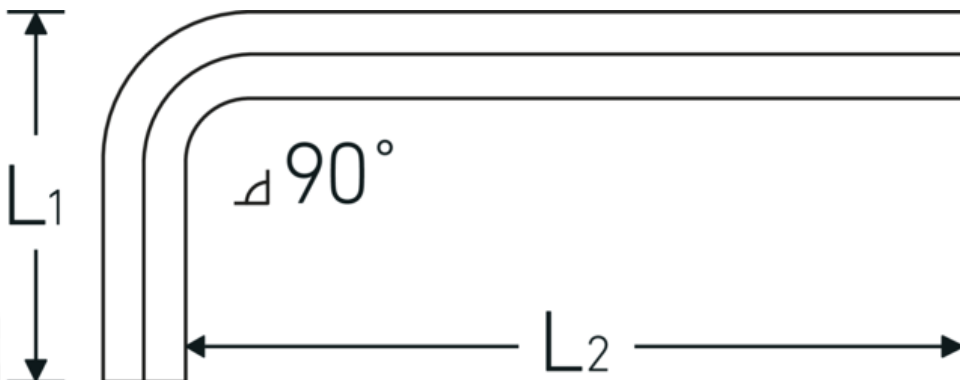

Hex key L-spanner

10760a

Product no. **43553004**
GTIN **4018754332274**
Model **10760a 1/16**
WINKELSCHRAUBENDREHER
SECHSKANT

Label. Hex key L-spanner screwdriver Hex drive 1/16 L.15mm x 45mm

Features.

- for cap head screws
- chrome vanadium, nickel-plated

Advantages.

For Allen screws

Technical Drawing.

Technical Attributes.

Drive profile Hexagonal
External hex drive (inch) 1/16

Logistics data.

Depth mm (IFS) 46
Width mm (IFS) 15

L1	15 mm	Height mm (IFS)	2
L2	45 mm	Length (packed, mm)	170
		Width (packed, mm)	100
		Height (packed, mm)	3
		Volume (packed, dm3)	0.051 dm3
		Product no.	43553004
		Weight (gross, kg)	0,012
		Weight PAP (kg)	0,000
		Weight PVC (kg)	0,004
		GTIN	4018754332274
		Country of origin AWR	GERMANY
		Region of origin	Nordrhein-Westfalen
		WEEE/ElektroG	nicht ear-pflichtig
		Customs tariff no.	82054000
		Packing standard	10
		Weight	1 g

Variants.

Product no.	Model no. (ERP)	Description	GTIN
43553003	10760a 3/64 WINKELSCHRAUBENDREHER SECHSKANT	Hex key L-spanner screwdriver Hex drive 3/64 L.14mm x 45mm	4018754332267
43553004	10760a 1/16 WINKELSCHRAUBENDREHER SECHSKANT	Hex key L-spanner screwdriver Hex drive 1/16 L.15mm x 45mm	4018754332274
43553005	10760a 5/64 WINKELSCHRAUBENDREHER SECHSKANT	Hex key L-spanner screwdriver Hex drive 5/64 L.16mm x 50mm	4018754332281
43553006	10760a 3/32 WINKELSCHRAUBENDREHER SECHSKANT	Hex key L-spanner screwdriver Hex drive 3/32 L.17mm x 51mm	4018754332298
43553008	10760a 1/8 WINKELSCHRAUBENDREHER SECHSKANT	Hex key L-spanner screwdriver Hex drive 1/8 L.22mm x 57mm	4018754332304
43553009	10760a 9/64 WINKELSCHRAUBENDREHER SECHSKANT	Hex key L-spanner screwdriver Hex drive 9/64 L.23mm x 63mm	4018754332311
43553010	10760a 5/32 WINKELSCHRAUBENDREHER SECHSKANT	Hex key L-spanner screwdriver Hex drive 5/32 L.25mm x 65mm	4018754332328
43553012	10760a 3/16 WINKELSCHRAUBENDREHER SECHSKANT	Hex key L-spanner screwdriver Hex drive 3/16 L.29mm x 70mm	4018754332335