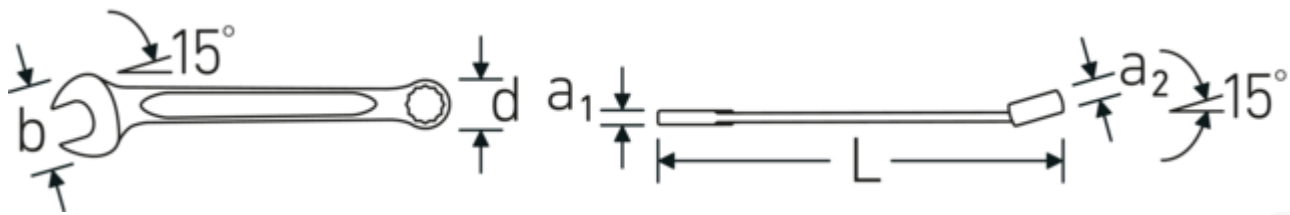

Anti-Slip-Drive

The special AS-Drive profile makes high force transmission to the flats of screws and bolts possible without damaging them. This also prevents stripping of the screw head.

Thin-walled rings

The thin wall diameter of our rings makes it easier to work in confined spaces. The ring sides are taller than standard nuts, which prevents jamming.

Technical Drawing.

Technical Attributes.

a1	7 mm
a2	13 mm
Drive profile	bi-hex AS-Drive®
Width mm (b)	45 mm
d	29 mm
DIN	DIN 3113 Form A / ISO 7738 Form A
Length mm (L)	230 mm
Jaw angle	15 °
Surface	chrome-plated
Spanner size 1 [mm]	20 mm
Ring position	15 °
Spanner size 2 [mm]	20 mm
t	10 mm