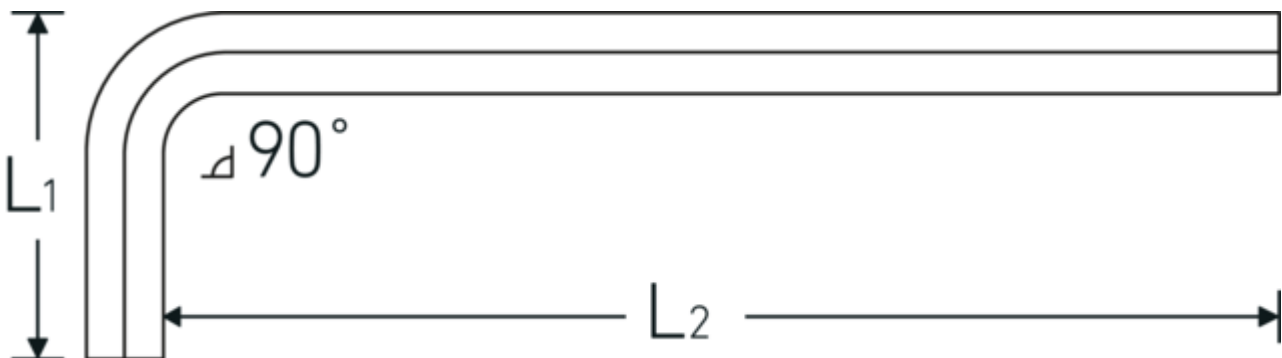

HI-LOK™ hex key for hex screws

10759

Product no. **43062002**
GTIN **4018754026272**
Model **10759/1 2**
WINKELSCHRAUBENDREHER

Label. HI-LOK™ hex key for hex screws Hex drive 2 mm L.50mm x 100mm

- Features.**
- with hexagon end for ratchet No 415SGH N
 - round shaft on screwdriver enables locking of ball retainer

Technical Drawing.

Technical Attributes.

| | |
|-------------------------|-----------|
| Drive profile | Hexagonal |
| External hex drive (mm) | 2 mm |
| Size | 1 |
| L1 | 50 mm |
| L2 | 100 mm |

Logistics data.

| | |
|-----------------------|---------------------|
| Depth mm (IFS) | 51 |
| Width mm (IFS) | 51 |
| Height mm (IFS) | 3 |
| Length (packed, mm) | 58 |
| Width (packed, mm) | 60 |
| Height (packed, mm) | 6 |
| Volume (packed, dm3) | 0.02088 dm3 |
| Product no. | 43062002 |
| Weight (gross, kg) | 0,025 |
| Weight PAP (kg) | 0,000 |
| Weight PVC (kg) | 0,003 |
| GTIN | 4018754026272 |
| Country of origin AWR | GERMANY |
| Region of origin | Nordrhein-Westfalen |
| WEEE/ElektroG | nicht ear-pflichtig |
| Customs tariff no. | 82054000 |
| Packing standard | 5 |
| Weight | 5 g |