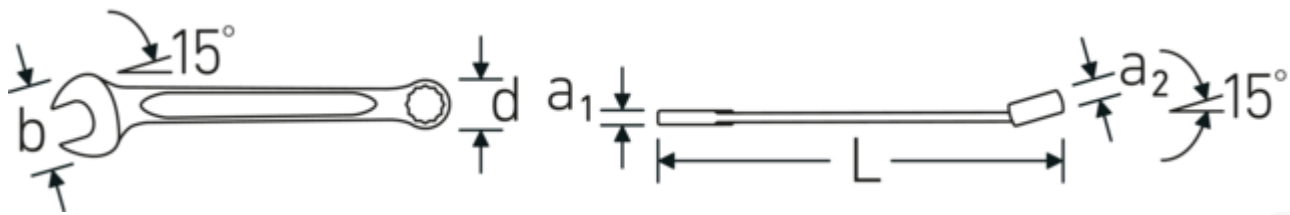

Anti-Slip-Drive

The special AS-Drive profile makes high force transmission to the flats of screws and bolts possible without damaging them. This also prevents stripping of the screw head.

Thin-walled rings

The thin wall diameter of our rings makes it easier to work in confined spaces. The ring sides are taller than standard nuts, which prevents jamming.

Technical Drawing.

Technical Attributes.

a1	7,8 mm
a2	14 mm
Drive profile	bi-hex AS-Drive®
Width mm (b)	53 mm
d	33,5 mm
DIN	DIN 3113 Form A / ISO 7738 Form A
Length mm (L)	280 mm
Jaw angle	15 °
Surface	chrome-plated
Spanner size 1 [mm]	23 mm
Ring position	15 °
Spanner size 2 [mm]	23 mm
t	5 mm

Logistics data.

Depth mm (IFS)	282
Width mm (IFS)	51
Height mm (IFS)	20
Length (packed, mm)	285
Width (packed, mm)	65
Height (packed, mm)	52
Volume (packed, dm3)	0.9633 dm3
Product no.	40082323
Weight (gross, kg)	1,255
Weight PAP (kg)	0,000
Weight PVC (kg)	0,010
GTIN	4018754018888
Country of origin AWR	GERMANY
Region of origin	Nordrhein-Westfalen
WEEE/ElektroG	nicht ear-pflichtig