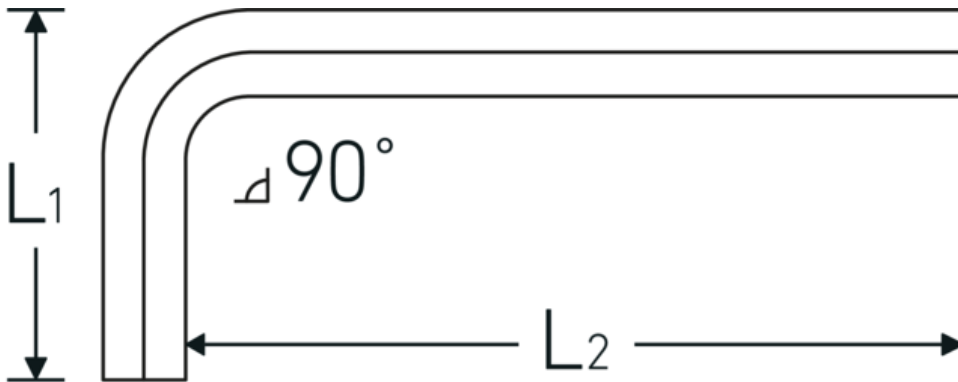

## Hex key for socket head screws

10760aCV

Product no. **43550009**  
GTIN **4018754029426**  
Model **10760 ACV 9/64**

**Label.** Hex key for socket head screws Hex drive 9/64 L.23mm x 63mm

**Features.**

### Technical Attributes.

Drive profile	Hex
External hex drive (inch)	9/64
L1	23 mm
L2	63 mm
Length mm (L)	75 mm

### Logistics data.

Depth mm (IFS)	75
Width mm (IFS)	27
Height mm (IFS)	4
Length (packed, mm)	80
Width (packed, mm)	50
Height (packed, mm)	8
Volume (packed, dm <sup>3</sup> )	0.032 dm <sup>3</sup>

<b>Product no.</b>	43550009
<b>Weight (gross, kg)</b>	0,074
<b>Weight PAP (kg)</b>	0,000
<b>Weight PVC (kg)</b>	0,003
<b>GTIN</b>	4018754029426
<b>Country of origin AWR</b>	GERMANY
<b>Region of origin</b>	Hessen
<b>WEEE/ElektroG</b>	nicht ear-pflichtig
<b>Customs tariff no.</b>	82054000
<b>Packing standard</b>	10
<b>Weight</b>	7 g