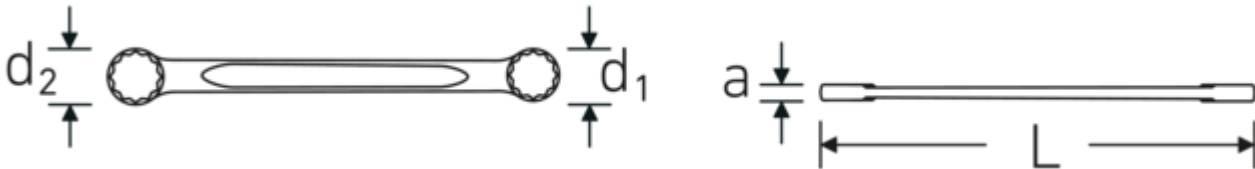

- straight
- DIN 837/ISO 10103
- Chrome Alloy Steel, chrome plated

Advantages.

High quality double-ended ring spanner with a straight design with metric spanner sizes.

Technologies and features.

Anti-Slip-Drive

The special AS-Drive profile makes high force transmission to the flats of screws and bolts possible without damaging them. This also prevents stripping of the screw head.

Double-T profile

Our combination and ring spanners have an additional recess in the middle of the tool. Similar to the principle of a double T-beam, this provides a tremendous load capacity and maximum strength whilst reducing weight.

Thin-walled rings

The thin wall diameter of our rings makes it easier to work in confined spaces. The ring sides are taller than standard nuts, which prevents jamming.

Technical Drawing.

Technical Attributes.

a	9 mm
Drive profile	bi-hex AS-Drive®
d1	27,6 mm
d2	32,4 mm
DIN	DIN 837 / ISO 10103
Length mm (L)	210 mm
Spanner size 1 [mm]	19 mm
Spanner size 2 [mm]	22 mm

Logistics data.

Depth mm (IFS)	209
Width mm (IFS)	31
Height mm (IFS)	9
Length (packed, mm)	220
Width (packed, mm)	60
Height (packed, mm)	30
Volume (packed, dm ³)	0.396 dm ³
Product no.	41051922
Weight (gross, kg)	0,575
Weight PAP (kg)	0,000
Weight PVC (kg)	0,006
GTIN	4018754021369
Country of origin AWR	GERMANY
Region of origin	Nordrhein-Westfalen
WEEE/ElektroG	nicht ear-pflichtig
Customs tariff no.	82041100
Packing standard	5
Weight	109 g