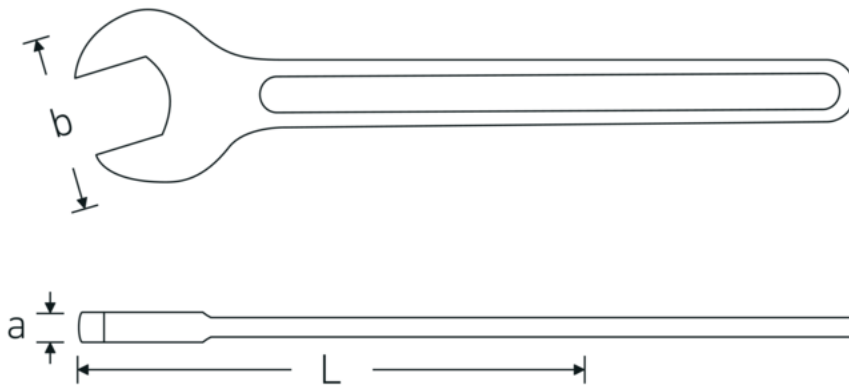

Open-ended spanner, metric

4004

Product no. **40040270**
GTIN **4018754018314**
Model **4004 27**

Label. Open-ended spanner Spanner size 27mm L.238mm

- Features.**
- DIN 894 up to 85 mm
 - special tool steel, grey finish

Technical Drawing.

Technical Attributes.

a	9,8 mm
Width mm (b)	56 mm
DIN	DIN 894
Length mm (L)	238 mm
Spanner size 1 [mm]	27 mm

Logistics data.

Depth mm (IFS)	233
Width mm (IFS)	56
Height mm (IFS)	10
Length (packed, mm)	250
Width (packed, mm)	85
Height (packed, mm)	47
Volume (packed, dm3)	0.99875 dm3

Variants.

Product no.	Model no. (ERP)	Description	GTIN
40040240	4004 24	Open-ended spanner Spanner size 24mm L.215mm	4018754018307
40040270	4004 27	Open-ended spanner Spanner size 27mm L.238mm	4018754018314
40040300	4004 30	Open-ended spanner Spanner size 30mm L.261mm	4018754018321
40040320	4004 32	Open-ended spanner Spanner size 32mm L.273mm	4018754018338
40040360	4004 36	Open-ended spanner Spanner size 36mm L.300mm	4018754018345
40040410	4004 41	Open-ended spanner Spanner size 41mm L.335mm	4018754018352
40040460	4004 46	Open-ended spanner Spanner size 46mm L.369mm	4018754018369
40040500	4004 50	Open-ended spanner Spanner size 50mm L.412mm	4018754018376
40040550	4004 55	Open-ended spanner Spanner size 55mm L.457mm	4018754018383
40040600	4004 60	Open-ended spanner Spanner size 60mm L.492mm	4018754018390
40040650	4004 65	Open-ended spanner Spanner size 65mm L.528mm	4018754018406
40040700	4004 70	Open-ended spanner Spanner size 70mm L.572mm	4018754018413
40040750	4004 75	Open-ended spanner Spanner size 75mm L.608mm	4018754018420
40040800	4004 80	Open-ended spanner Spanner size 80mm L.645mm	4018754018437