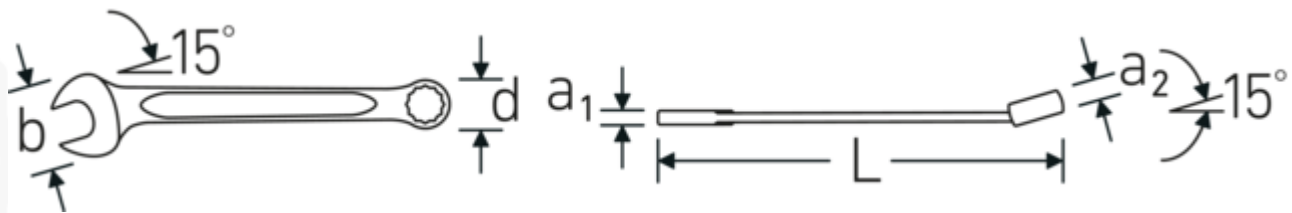

**Double-T profile**

Our combination and ring spanners have an additional recess in the middle of the tool. Similar to the principle of a double T-beam, this provides a tremendous load capacity and maximum strength whilst reducing weight.

**Thin-walled rings**

The thin wall diameter of our rings makes it easier to work in confined spaces. The ring sides are taller than standard nuts, which prevents jamming.

**Offset Shaft Design**

Our spanners are specially designed with additional reinforcement in the load zones where the greatest amount of force is transmitted - namely where the jaw meets the shank - in order to prevent deformation.

**Technical Drawing.**

## Technical Attributes.

<b>a1</b>	5,8 mm
<b>a2</b>	10 mm
<b>Width mm (b)</b>	37 mm
<b>d</b>	23,2 mm
<b>DIN</b>	DIN 3113 Form A / ISO 7738 Form A
<b>Length mm (L)</b>	180 mm
<b>Jaw angle</b>	15 °
<b>Ring position</b>	15 °
<b>Spanner size 1 [inch]</b>	5/8 "
<b>Spanner size 2 [inch]</b>	5/8 "