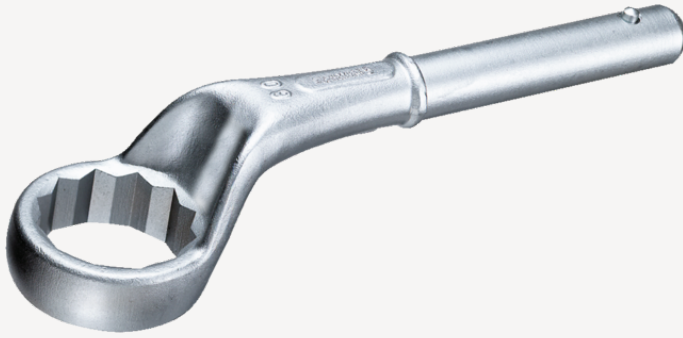

Heavy duty ring wrench

5

Product no. **42020085**
GTIN **4018754023615**
Model **5 85**

Label.

Heavy duty ring wrench Wrench size 85mm L.385mm

Technical Drawing.

Technical Attributes.

a	40,5 mm
Width mm (b)	125 mm
for model	4
Height mm (h)	59 mm
L1	385 mm
L2	1075 mm
Wrench width 1 [mm]	85 mm

Logistics data.

Depth mm (IFS)	395
Width mm (IFS)	125
Height mm (IFS)	87
Length (packed, mm)	395
Width (packed, mm)	125
Height (packed, mm)	87
Volume (packed, dm ³)	4.295625 dm ³
Product no.	42020085
Weight (gross, kg)	3,648
Weight PAP (kg)	0,000

42020085	5 85	Heavy duty ring wrench Wrench size 85mm L.385mm	4018754023615
42020090	5 90	Heavy duty ring wrench Wrench size 90mm L.410mm	4018754023622
42020095	5 95	Heavy duty ring wrench Wrench size 95mm L.410mm	4018754023639
42020100	5 100	Heavy duty ring wrench Wrench size 100mm L.412mm	4018754023646