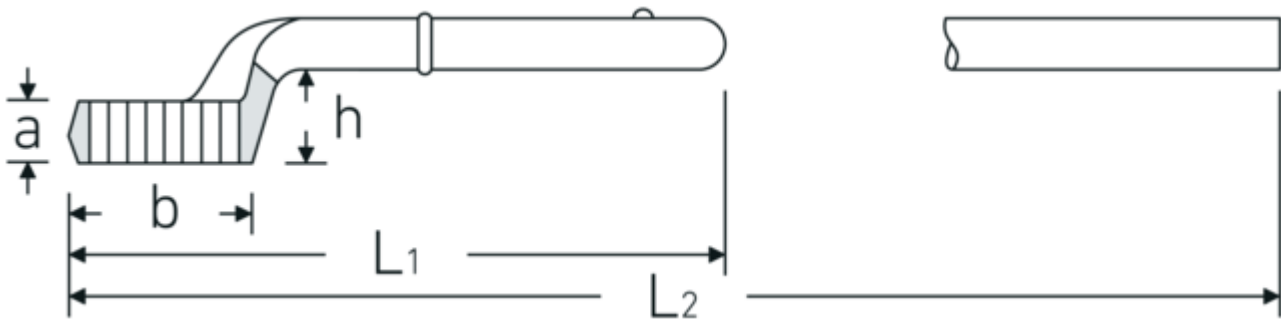

Heavy duty ring wrench

5

Product no. **42020085**
GTIN **4018754023615**
Model **5 85**

Label.

Heavy duty ring wrench Wrench size 85mm L.385mm

Technical Drawing.

Technical Attributes.

a	40,5 mm
Width mm (b)	125 mm
for model	4
Height mm (h)	59 mm
L1	385 mm
L2	1075 mm
Wrench width 1 [mm]	85 mm

Logistics data.

Depth mm (IFS)	395
Width mm (IFS)	125
Height mm (IFS)	87
Length (packed, mm)	395
Width (packed, mm)	125
Height (packed, mm)	87
Volume (packed, dm ³)	4.295625 dm ³
Product no.	42020085
Weight (gross, kg)	3,648
Weight PAP (kg)	0,000

Weight PVC (kg)	0,000
GTIN	4018754023615
Country of origin AWR	GERMANY
Region of origin	Nordrhein-Westfalen
WEEE/ElektroG	nicht ear-pflichtig
Customs tariff no.	82041100
Packing standard	1
Weight	3648 g