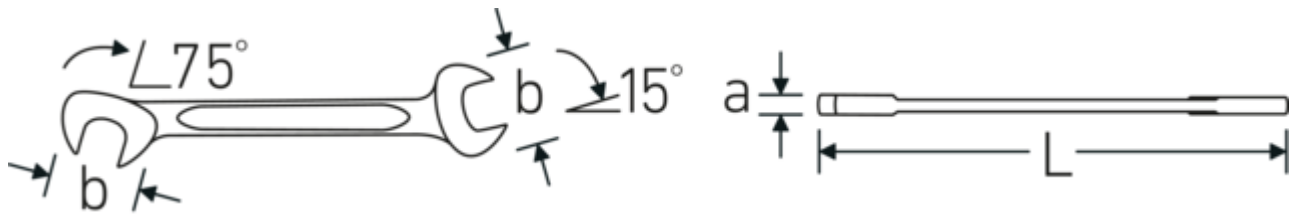

#### Double-T profile

Our combination and ring spanners have an additional recess in the middle of the tool. Similar to the principle of a double T-beam, this provides a tremendous load capacity and maximum strength whilst reducing weight.

#### Offset Shaft Design

Our spanners are specially designed with additional reinforcement in the load zones where the greatest amount of force is transmitted - namely where the jaw meets the shank - in order to prevent deformation.

## Technical Attributes.

a	3 mm
Width mm (b)	24.2 mm
Length mm (L)	116 mm
Jaw angle	15/75 °
Spanner size 1 [inch]	7/16 "
Spanner size 2 [inch]	7/16 "

## Logistics data.

Depth mm (IFS)	116
Width mm (IFS)	25
Height mm (IFS)	3
Length (packed, mm)	120
Width (packed, mm)	80
Height (packed, mm)	18
Volume (packed, dm <sup>3</sup> )	0.1728 dm <sup>3</sup>
Product no.	40462828
Weight (gross, kg)	0,285
Weight PAP (kg)	0,000
Weight PVC (kg)	0,004
GTIN	4018754020027
Country of origin AWR	GERMANY
Region of origin	Nordrhein-Westfalen
WEEE/ElektroG	nicht ear-pflichtig
Customs tariff no.	82041100
Packing standard	10
Weight	28 g