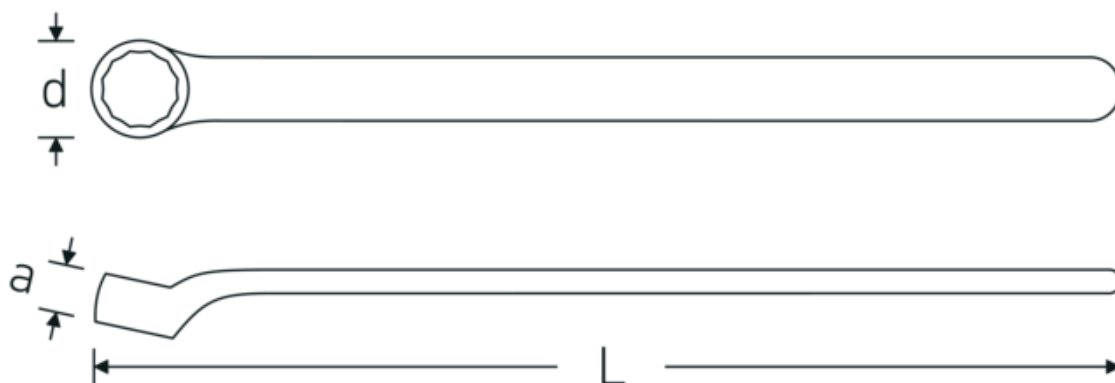

### Anti-Slip-Drive

The special AS-Drive profile makes high force transmission to the flats of screws and bolts possible without damaging them. This also prevents stripping of the screw head.

### Thin-walled rings

The thin wall diameter of our rings makes it easier to work in confined spaces. The ring sides are taller than standard nuts, which prevents jamming.

## Technical Drawing.

## Technical Attributes.

a	13 mm
d	19,6 mm
DIN	DIN EN 60900
Length mm (L)	147,6 mm
Spanner size 1 [mm]	10 mm