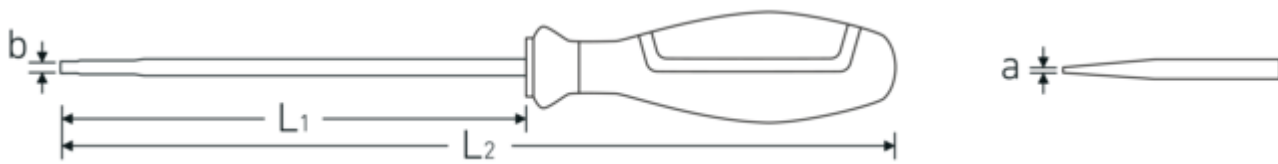

Technical Drawing.

Technical Attributes.

a	0,8 mm
Drive profile	Slot
Width mm (b)	4 mm
DIN	DIN EN 60900
Size	4
L1	100 mm
L2	205 mm

Logistics data.

Depth mm (IFS)	203
Width mm (IFS)	25
Height mm (IFS)	25
Length (packed, mm)	205
Width (packed, mm)	110
Height (packed, mm)	62
Volume (packed, dm³)	1.3981 dm³
Product no.	46613040
Weight (gross, kg)	0,516
Weight PAP (kg)	0,082
Weight PVC (kg)	0,000
GTIN	4018754338108
Country of origin AWR	GERMANY
Region of origin	Nordrhein-Westfalen
WEEE/ElektroG	nicht ear-pflichtig
Customs tariff no.	82054000
Packing standard	10
Weight	55 g

Variants.

Product no.	Model no. (ERP)	Description	GTIN
46613035	4661 VDE 3 SCHLITZSCHRAUBENDREHER 3,5	VDE slotted screwdriver 0,6mm x 3.5mm L.100mm	4018754338092
46613040	4661 VDE 4 SCHLITZSCHRAUBENDREHER 4,0	VDE slotted screwdriver 0,8mm x 4mm L.100mm	4018754338108
46613055	4661 VDE 5 SCHLITZSCHRAUBENDREHER 5,5	VDE slotted screwdriver 1,0mm x 5.5mm L.125mm	4018754338115